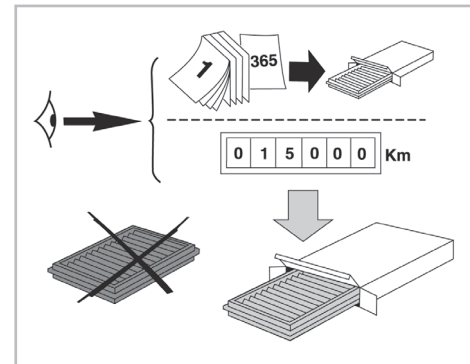

FOR
AUDI

A4 A/C+/- (11/94 >11/00) / 80 A/C+/- (02/93 > 07/95) / COUPÉ A/C+/- (11/88 > 01/96)

PROTECT

combined with
active carbon

715578

FH708

CA

WANT TO
KNOW MORE?