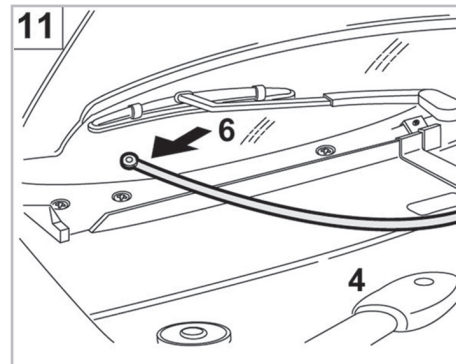

PROTECT

combined with active carbon

FOR VOLKSWAGEN PASSAT A/C+/- (10/96 > 09/00)

715578

FH708

CA

WANT TO KNOW MORE?

www.valeo-techassist.com

Valeo Service - Société par Actions Simplifiée - Capital de 12 900 000 € - 70, rue Pleyel, 93285 Saint-Denis Cedex - France - B 306 486 408 RCS Bobigny