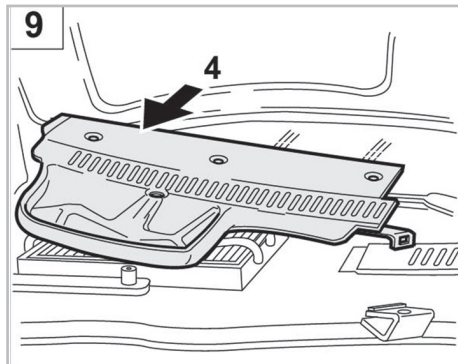

FOR
AUDI

A4 A/C+/- (11/94 >11/00) / 80 A/C+/- (02/93 > 07/95) / COUPÉ A/C+/- (11/88 > 01/96)

PROTECT

combined with
active carbon

715578

FH708

CA

WANT TO
KNOW MORE?