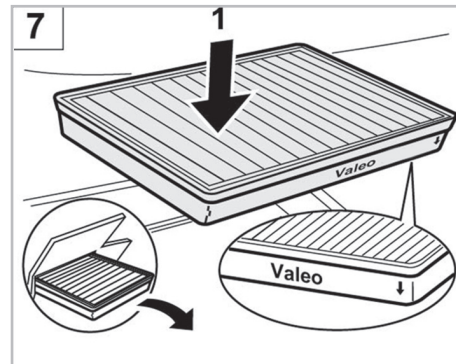

PROTECT

combined with active carbon

FOR VOLKSWAGEN PASSAT A/C+/- (10/96 > 09/00)

715578

FH708

CA

WANT TO KNOW MORE?

www.valeo-techassist.com

Valeo Service - Société par Actions Simplifiée - Capital de 12 900 000 € - 70, rue Pleyel, 93285 Saint-Denis Cedex - France - B 306 486 408 RCS Bobigny