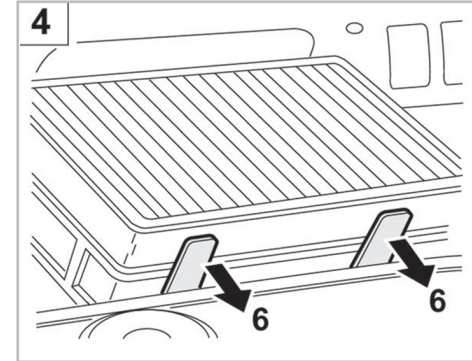

PROTECT

combined with active carbon

FOR VOLKSWAGEN PASSAT A/C+/- (10/96 > 09/00)

715578

FH708

CA

WANT TO KNOW MORE?

www.valeo-techassist.com

Valeo Service - Société par Actions Simplifiée - Capital de 12 900 000 € - 70, rue Pleyel, 93285 Saint-Denis Cedex - France - B 306 486 408 RCS Bobigny