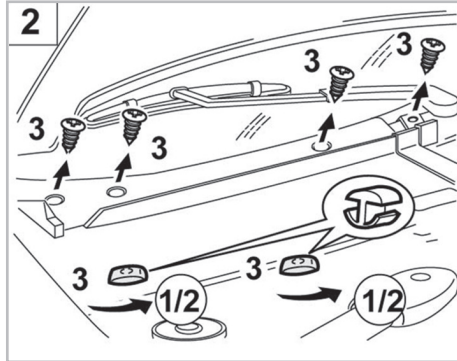

PROTECT

combined with active carbon

FOR VOLKSWAGEN PASSAT A/C+/- (10/96 > 09/00)

715578

FH708

CA

WANT TO KNOW MORE?

www.valeo-techassist.com

Valeo Service - Société par Actions Simplifiée - Capital de 12 900 000 € - 70, rue Pleyel, 93285 Saint-Denis Cedex - France - B 306 486 408 RCS Bobigny