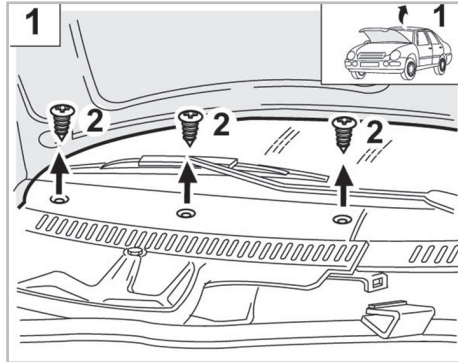

FOR
AUDI

A4 A/C+/- (11/94 >11/00) / 80 A/C+/- (02/93 > 07/95) / COUPÉ A/C+/- (11/88 > 01/96)

PROTECT

combined with
active carbon

715578

FH708

CA

WANT TO
KNOW MORE?