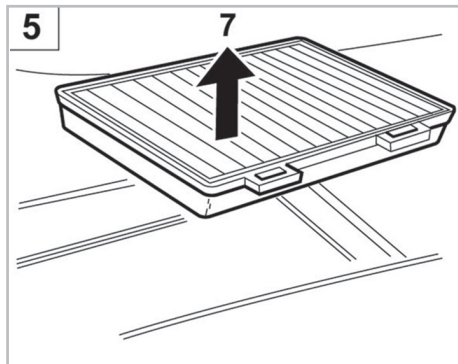

PROTECT

combined with active carbon

FOR VOLKSWAGEN PASSAT A/C+/- (10/96 > 09/00)

715578

FH708

CA

WANT TO KNOW MORE?

www.valeo-techassist.com

Valeo Service - Société par Actions Simplifiée - Capital de 12 900 000 € - 70, rue Pleyel, 93285 Saint-Denis Cedex - France - B 306 486 408 RCS Bobigny