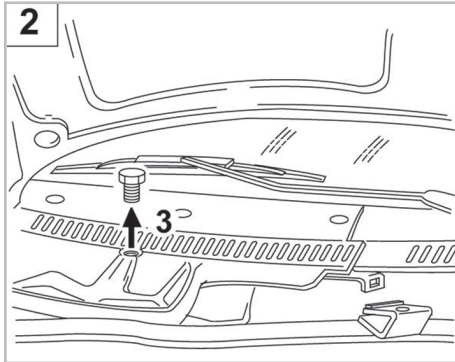

FOR
AUDI

A4 A/C+/- (11/94 >11/00) / 80 A/C+/- (02/93 > 07/95) / COUPÉ A/C+/- (11/88 > 01/96)

PROTECT

combined with
active carbon

715578

FH708

CA

WANT TO
KNOW MORE?