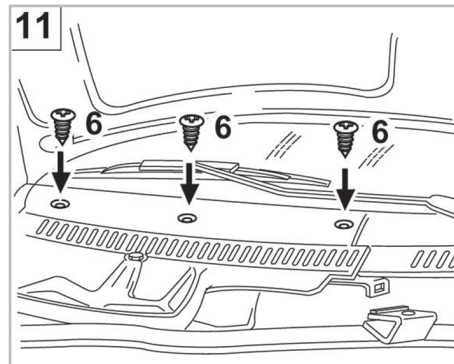

FOR
AUDI

A4 A/C+/- (11/94 >11/00) / 80 A/C+/- (02/93 > 07/95) / COUPÉ A/C+/- (11/88 > 01/96)

PROTECT

combined with
active carbon

715578

FH708

CA

WANT TO
KNOW MORE?