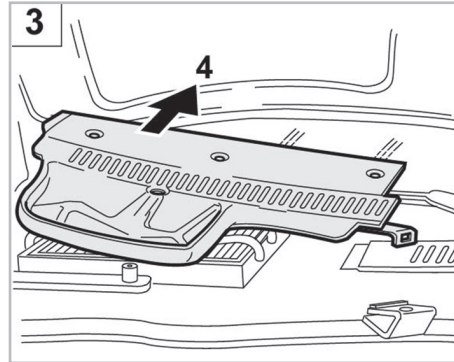

FOR
AUDI

A4 A/C+/- (11/94 >11/00) / 80 A/C+/- (02/93 > 07/95) / COUPÉ A/C+/- (11/88 > 01/96)

PROTECT

combined with
active carbon

715578

FH708

CA

WANT TO
KNOW MORE?