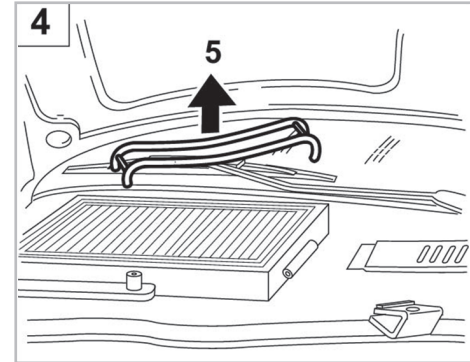

FOR
AUDI

A4 A/C+/- (11/94 >11/00) / 80 A/C+/- (02/93 > 07/95) / COUPÉ A/C+/- (11/88 > 01/96)

PROTECT

combined with
active carbon

715578

FH708

CA

WANT TO
KNOW MORE?