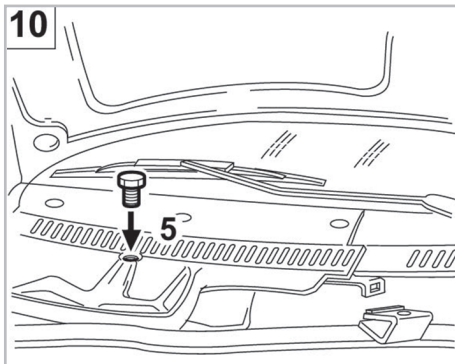

FOR
AUDI

A4 A/C+/- (11/94 >11/00) / 80 A/C+/- (02/93 > 07/95) / COUPÉ A/C+/- (11/88 > 01/96)

PROTECT

combined with
active carbon

715578

FH708

CA

WANT TO
KNOW MORE?