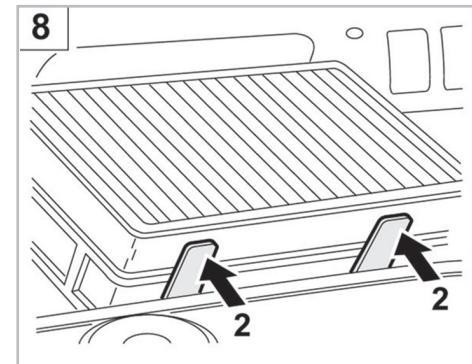

PROTECT

combined with active carbon

FOR VOLKSWAGEN PASSAT A/C+/- (10/96 > 09/00)

715578

FH708

CA

WANT TO KNOW MORE?

www.valeo-techassist.com

Valeo Service - Société par Actions Simplifiée - Capital de 12 900 000 € - 70, rue Pleyel, 93285 Saint-Denis Cedex - France - B 306 486 408 RCS Bobigny