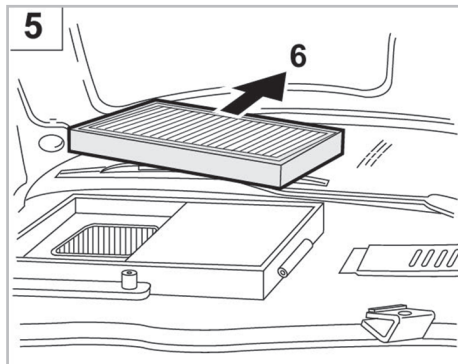

FOR
AUDI

A4 A/C+/- (11/94 >11/00) / 80 A/C+/- (02/93 > 07/95) / COUPÉ A/C+/- (11/88 > 01/96)

PROTECT

combined with
active carbon

715578

FH708

CA

WANT TO
KNOW MORE?