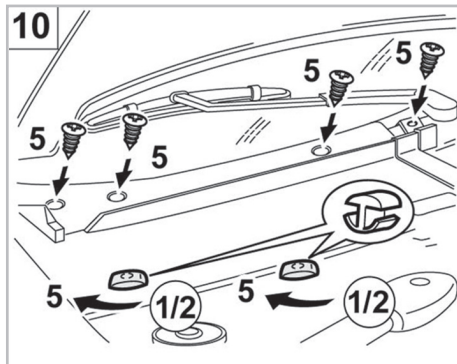

PROTECT

combined with active carbon

FOR VOLKSWAGEN PASSAT A/C+/- (10/96 > 09/00)

715578

FH708

CA

WANT TO KNOW MORE?

www.valeo-techassist.com

Valeo Service - Société par Actions Simplifiée - Capital de 12 900 000 € - 70, rue Pleyel, 93285 Saint-Denis Cedex - France - B 306 486 408 RCS Bobigny