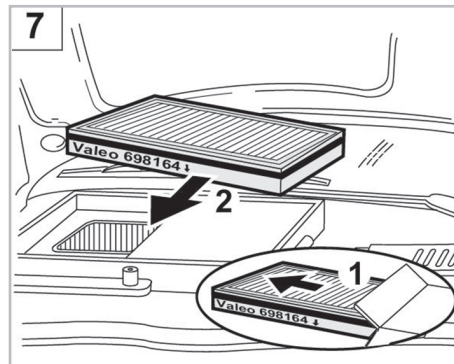

FOR
AUDI

A4 A/C+/- (11/94 >11/00) / 80 A/C+/- (02/93 > 07/95) / COUPÉ A/C+/- (11/88 > 01/96)

PROTECT

combined with
active carbon

715578

FH708

CA

WANT TO
KNOW MORE?