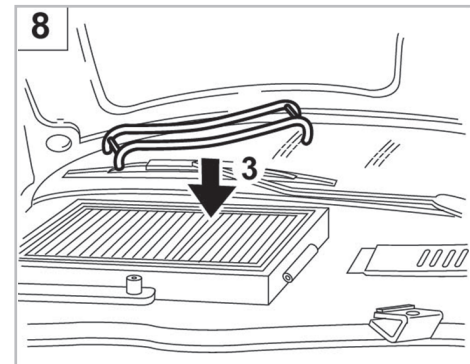

FOR
AUDI

A4 A/C+/- (11/94 >11/00) / 80 A/C+/- (02/93 > 07/95) / COUPÉ A/C+/- (11/88 > 01/96)

PROTECT

combined with
active carbon

715578

FH708

CA

WANT TO
KNOW MORE?