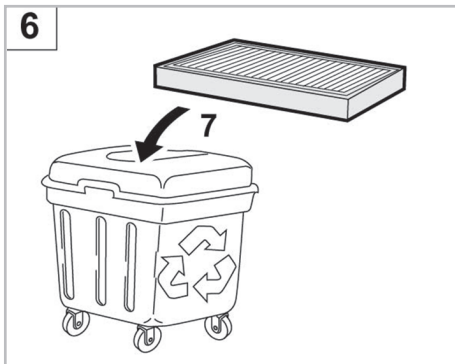

FOR
AUDI

A4 A/C+/- (11/94 >11/00) / 80 A/C+/- (02/93 > 07/95) / COUPÉ A/C+/- (11/88 > 01/96)

PROTECT

combined with
active carbon

715578

FH708

CA

WANT TO
KNOW MORE?