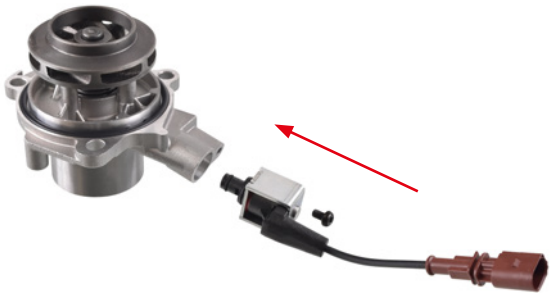

# INFO

**febi**

103078

**SWAG**

30 10 3078

to fit:

Audi, Seat, Skoda,

Volkswagen

Various models

1.6 and 2.0 TDi  
engines

OE Water Pump

Replacement conventional bilstein group Water Pump