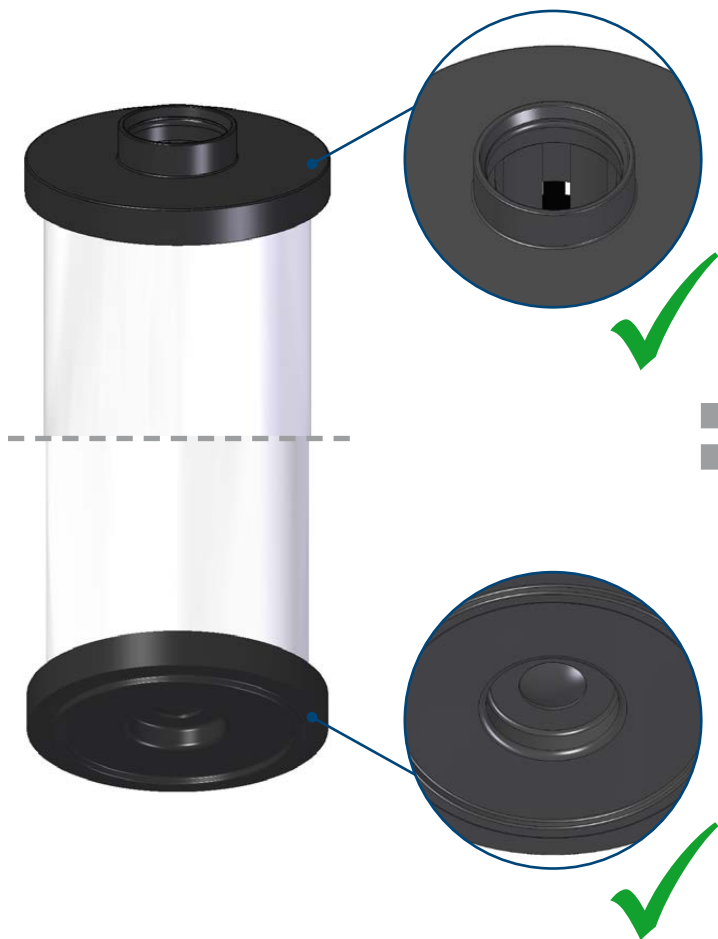

MEYLE

OE version 1

OE version 2