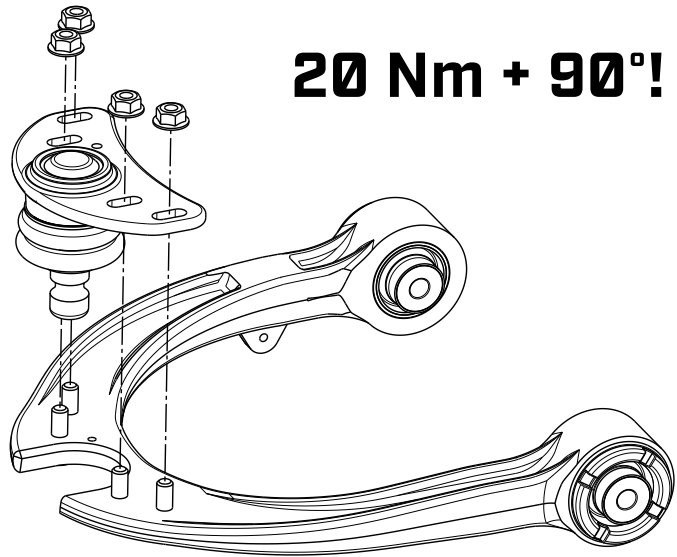

One fits All!

MEYLE no. 53-16 050 0027/HD | Short no. MCA1191HD

MEYLE no. 53-16 050 0028/HD | Short no. MCA1192HD

Innovative and reinforced design for
Range Rover IV and Range Rover Sport

DRIVER'S BEST FRIEND

MEYLE

1

3

2

OE

Land Rover
LR113271
LR113261

Land Rover
LR113265
LR113262

Land Rover
LR113270
LR034212

MEYLE

MEYLE no.
53-16 050 0027/HD
[Short no. MCA1191HD]
53-16 050 0028/HD
[Short no. MCA1192HD]