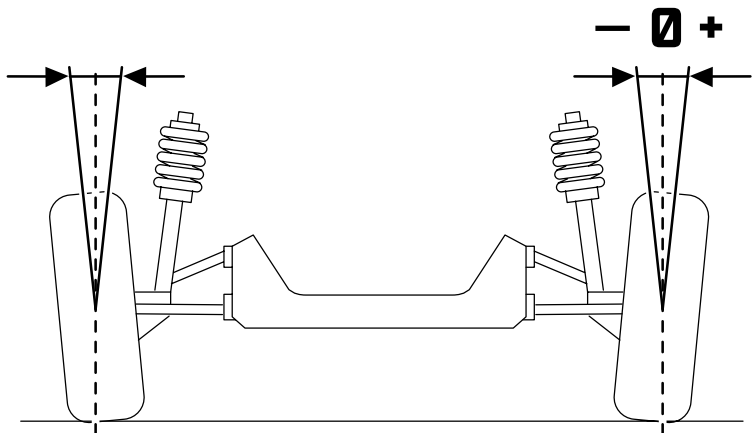

1

3

2

OE

Land Rover
LR113271
LR113261

Land Rover
LR113265
LR113262

Land Rover
LR113270
LR034212

MEYLE

MEYLE no.
53-16 050 0027/HD
[Short no. MCA1191HD]
53-16 050 0028/HD
[Short no. MCA1192HD]