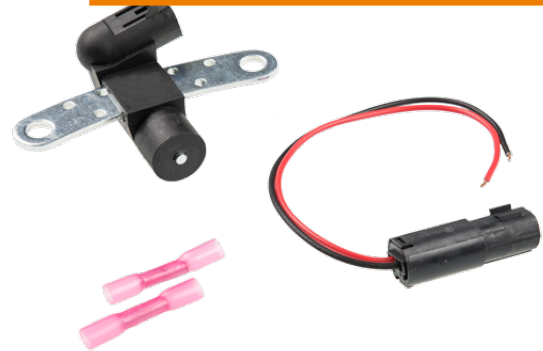

New MEYLE-ORIGINAL repair kits: Crankshaft position sensor incl. connector with universal coding. to fit Dacia | Nissan | Opel | Renault | Vauxhall

MEYLE now supplies five new repair kits complete with crankshaft position sensor. All MEYLE-ORIGINAL kits contain a plug with universal coding guaranteed to fit any vehicle application. To replace the plug, simply cut the original plug and attach the new plug (adhere to mounting instructions). Designed to simplify repair processes this one-fits-all solution is also a great time saver!

The kits include the following components:

- Sensor
- Plug
- Adapter cable
- 2 cable connectors

Connector with universal coding – a genuine one-fits-all solution!

MEYLE no.: 16-14 899 0010
Short no. MPS0057