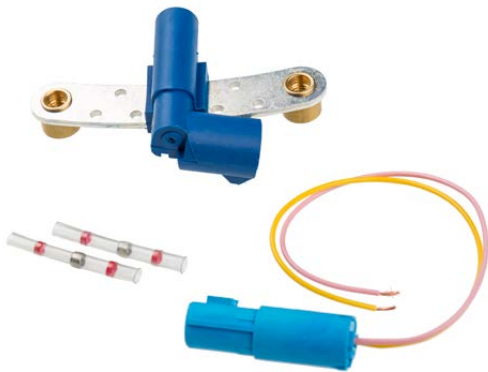

New MEYLE-ORIGINAL repair kits: Crankshaft position sensor incl. connector with universal coding. to fit Dacia | Nissan | Opel | Renault | Vauxhall

MEYLE now supplies five new repair kits complete with crankshaft position sensor. All MEYLE-ORIGINAL kits contain a plug with universal coding guaranteed to fit any vehicle application. To replace the plug, simply cut the original plug and attach the new plug (adhere to mounting instructions). Designed to simplify repair processes this one-fits-all solution is also a great time saver!

The kits include the following components:

- Sensor
- Plug
- Adapter cable
- 2 cable connectors

Connector with universal coding – a genuine one-fits-all solution!

MEYLE no.: 16-14 899 0010
Short no. MPS0057