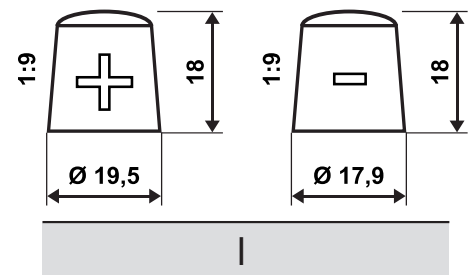

ERA part number: E57210

Technical parameter	Value
Battery	EFB Battery
ETN	572502076
Battery Capacity [Ah]	72 Ah
Cold Cranking Amps (CCA), EN [A]	760 A
Length [mm]	261
Width [mm]	175
Height [mm]	220
Layout	0
Terminals	I
Base hold-down	B0I
Case size	D26
Weight [Kg]	18,85

Layout

Terminals

Base hold-down