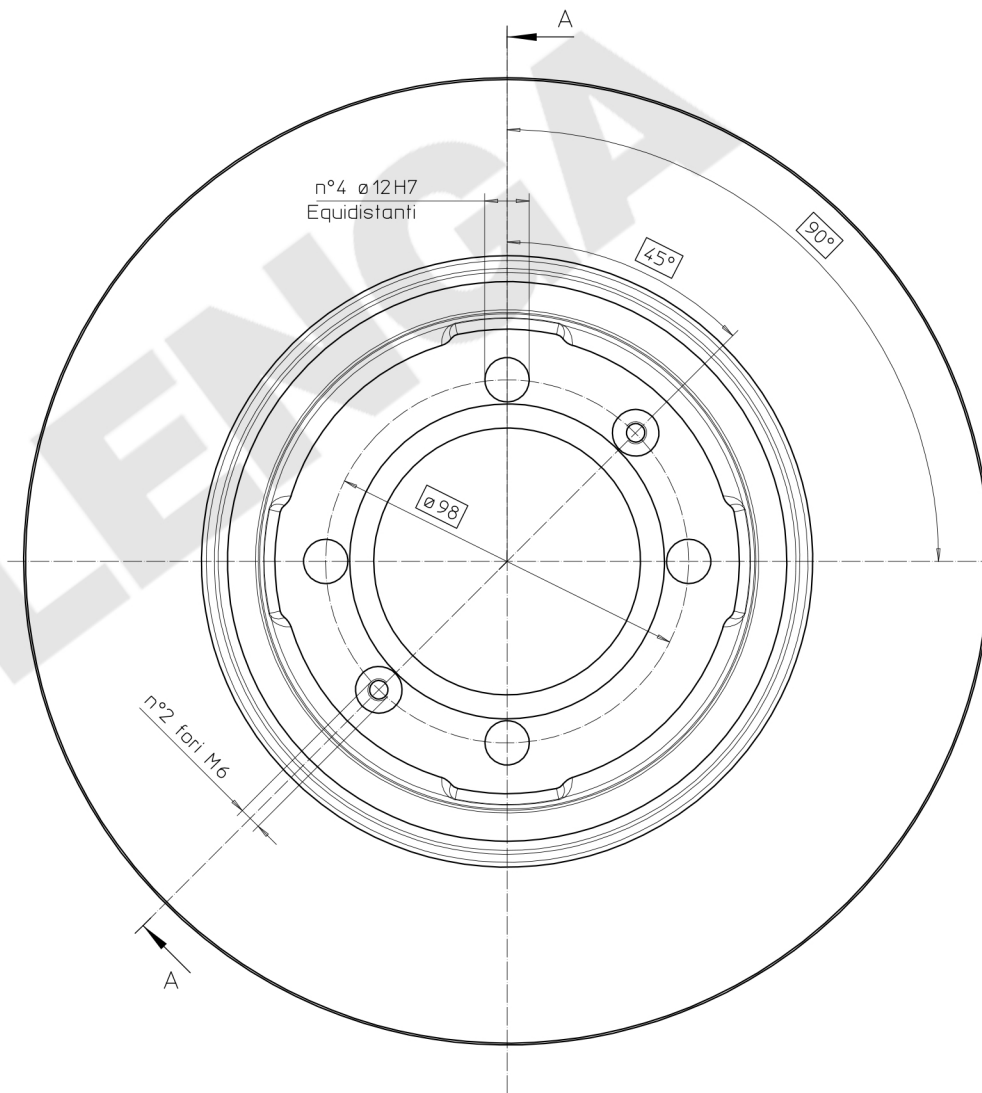

Sezione A-A

Quote indicative soggette a variazioni

Indicative data subject to variations

Proprietà delle Fonderie Pietro Pilenga Spa. Senza autorizzazione scritta della stessa il presente disegno non potrà essere comunicato a terzi o riprodotto (anche parzialmente). La società proprietaria tutela i propri diritti a rigore di legge

Property of FONDERIE PIETRO PILENGA SPA. This drawing cannot be copied, distributed, disclosed or used without prior written consent. All rights reserved

	FONDERIE-OFFICINE		Denom:		ALFA ROMEO		Data		02/11/2016
	PIETRO PILENGA S.P.A.		MIN TH 11.7 mm.		n° Disegno		Rif. Pilenga		Em.
Comun Nuovo (Bergamo) Italy				S/0008		5015		A