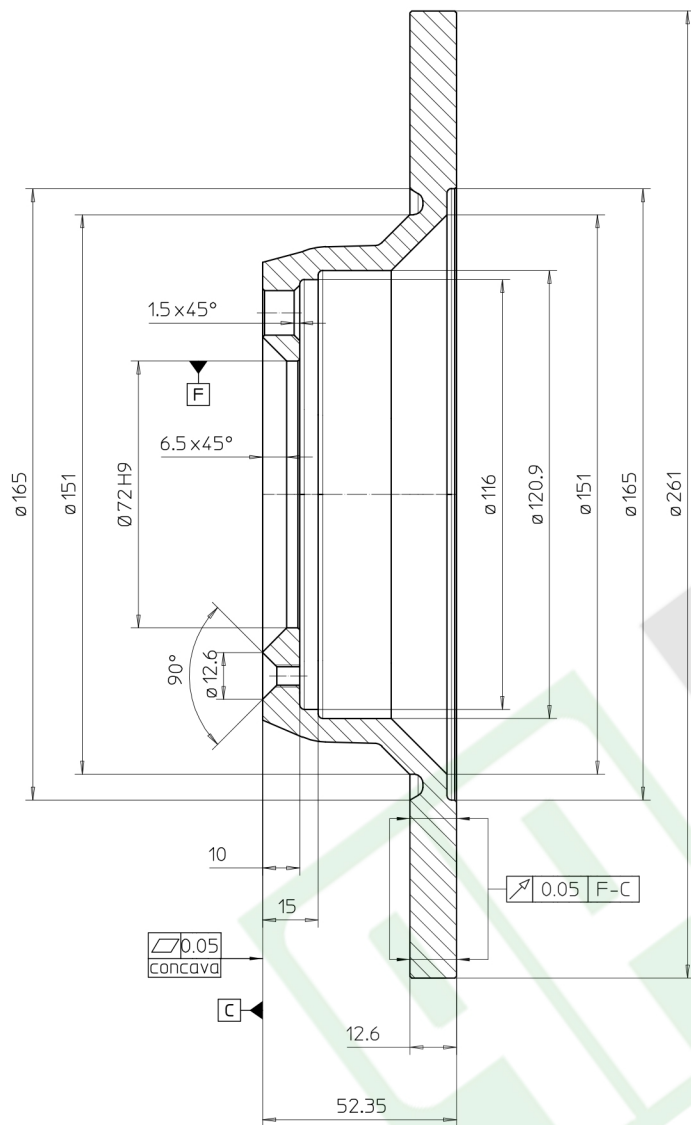

Sezione A-A

Quote indicative soggette a variazioni

Indicative data subject to variations

Proprietà delle Fonderie Pietro Pilenga Spa. Senza autorizzazione scritta della stessa il presente disegno non potrà essere comunicato a terzi o riprodotto (anche parzialmente). La società proprietaria tutela i propri diritti a rigore di legge

Property of FONDERIE PIETRO PILENGA SPA. This drawing cannot be copied, distributed, disclosed or used without prior written consent. All rights reserved

	FONDERIE-OFFICINE		Denom:		ALFA ROMEO		Data		02/11/2016
	PIETRO PILENGA S.P.A.		MIN TH 11.7 mm.		n° Disegno		Rif. Pilenga		Em.
Comun Nuovo (Bergamo) Italy				S/0008		5015		A