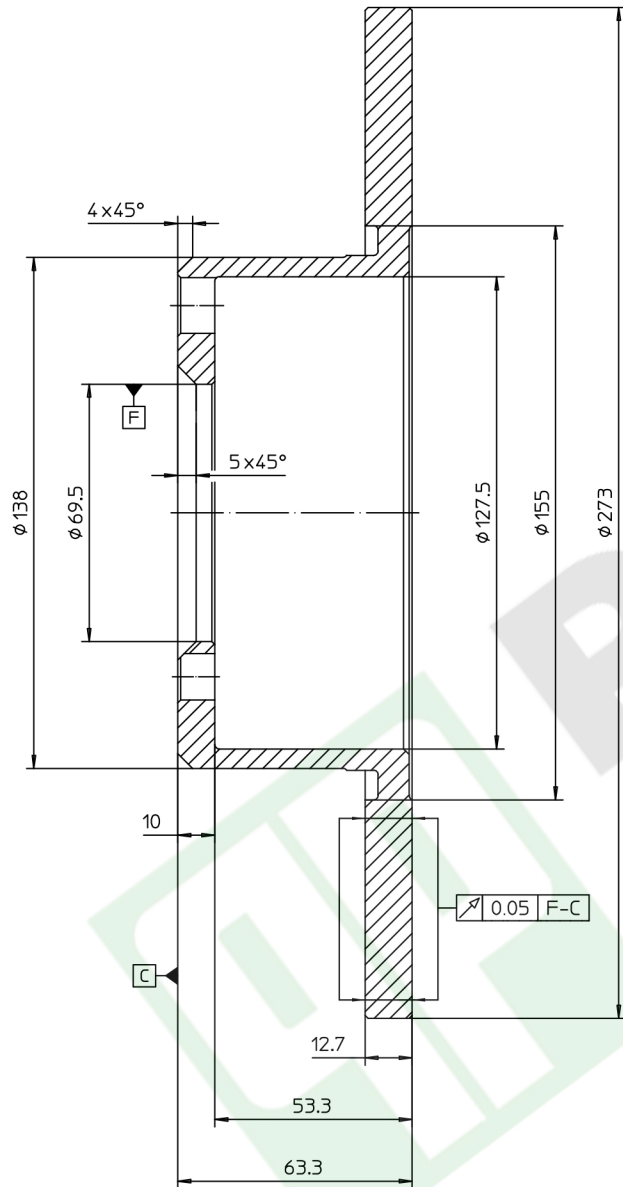

D-D

Quote indicative soggette a variazioni
Indicative data subject to variations

Proprietà delle Fonderie Pietro Pilenga Spa. Senza autorizzazione scritta della stessa il presente disegno non potrà essere comunicato a terzi o riprodotto (anche parzialmente). La società proprietaria tutela i propri diritti a rigore di legge

Property of FONDERIE PIETRO PILENGA SPA. This drawing cannot be copied, distributed, disclosed or used without prior written consent. All rights reserved

	FONDERIE-OFFICINE PIETRO PILENGA S.P.A. Comun Nuovo (Bergamo) Italy		Denom: MERCEDES	Data 14/09/06		
	MIN TH 10.6 mm.	n° Disegno S/0113	Rif. Pilenga 5181	Em. A