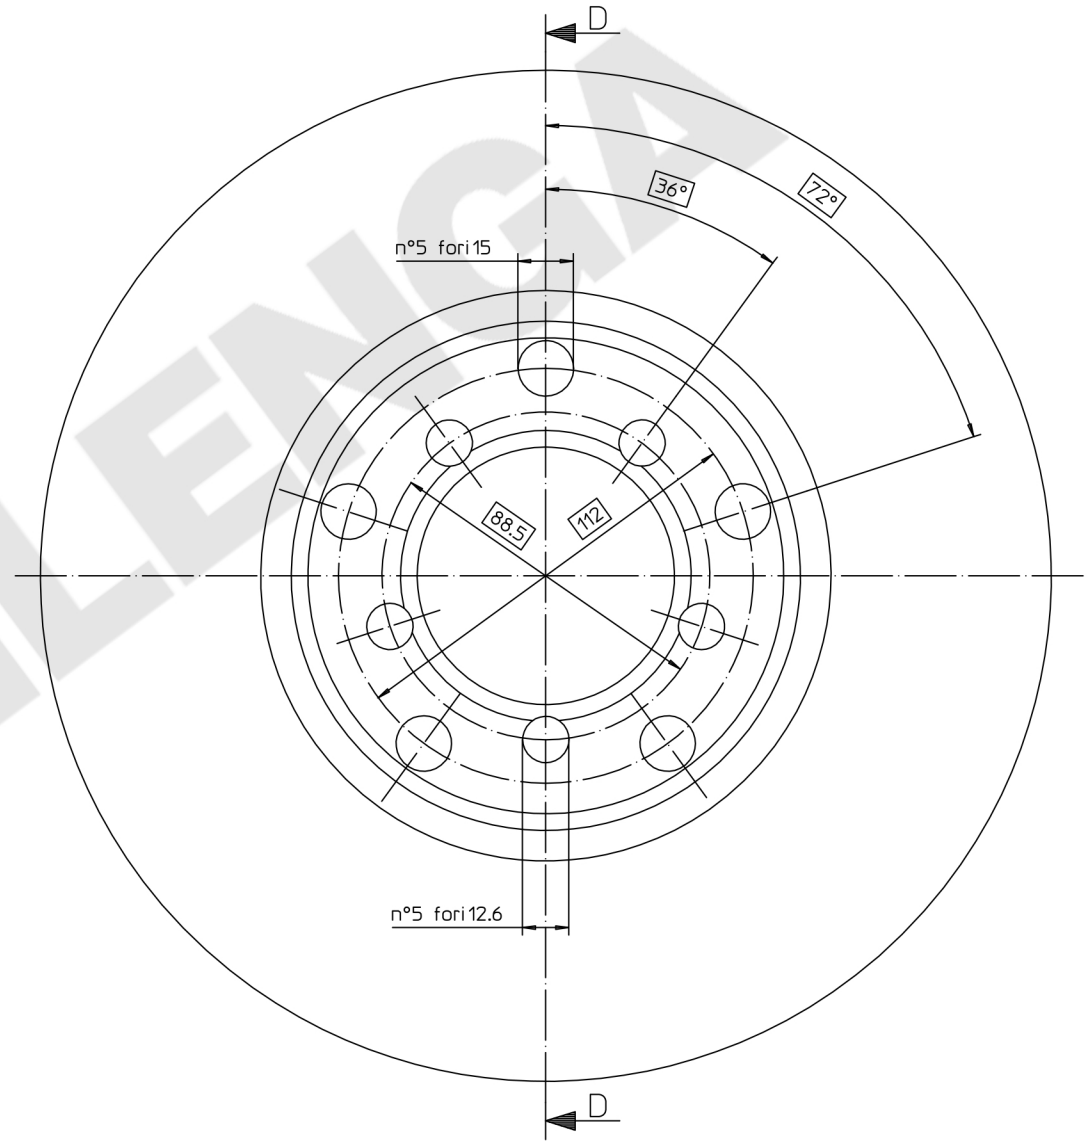

D-D

Quote indicative soggette a variazioni
Indicative data subject to variations

Proprietà delle Fonderie Pietro Pilenga Spa. Senza autorizzazione scritta della stessa il presente disegno non potrà essere comunicato a terzi o riprodotto (anche parzialmente). La società proprietaria tutela i propri diritti a rigore di legge

Property of FONDERIE PIETRO PILENGA SPA. This drawing cannot be copied, distributed, disclosed or used without prior written consent. All rights reserved

	FONDERIE-OFFICINE PIETRO PILENGA S.P.A. Comun Nuovo (Bergamo) Italy		Denom: MERCEDES	Data 14/09/06		
	MIN TH 10.6 mm.	n° Disegno S/0113	Rif. Pilenga 5181	Em. A