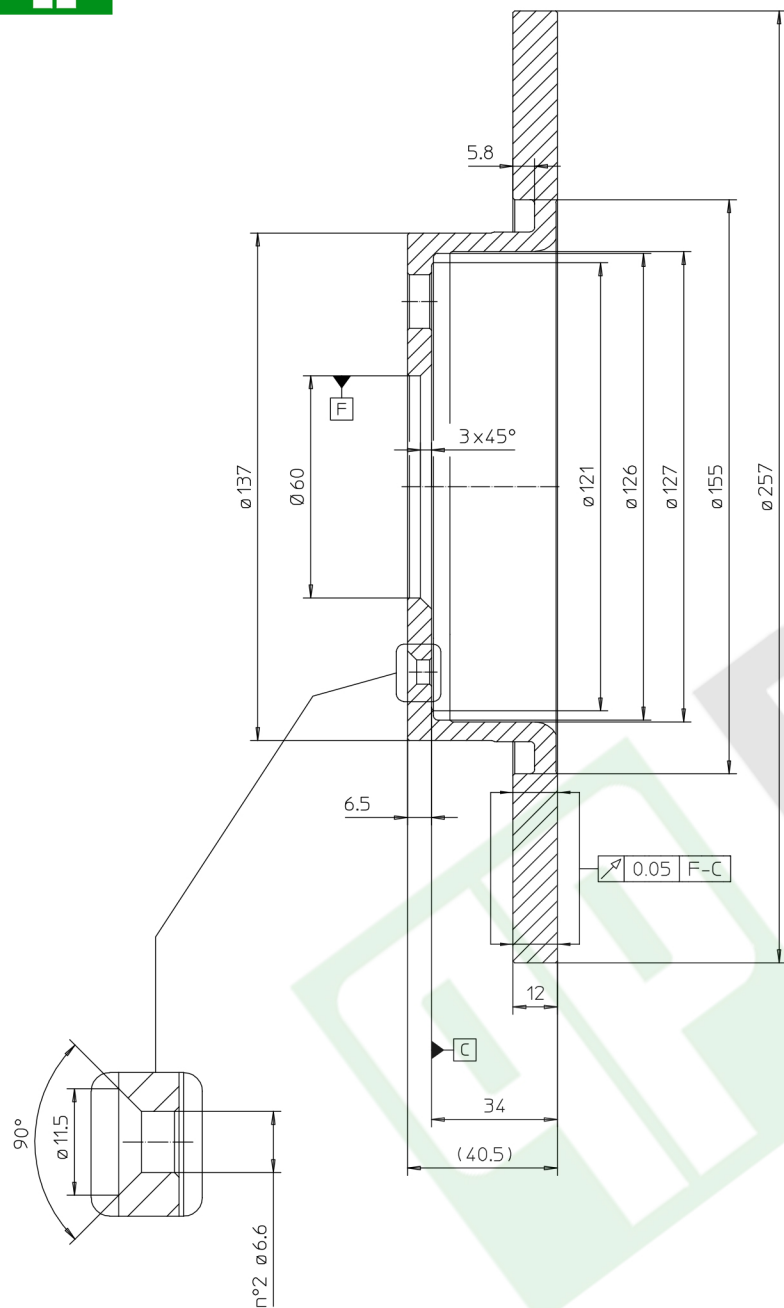

D-D

Scala 2.5:1

Quote indicative soggette a variazioni

Indicative data subject to variations