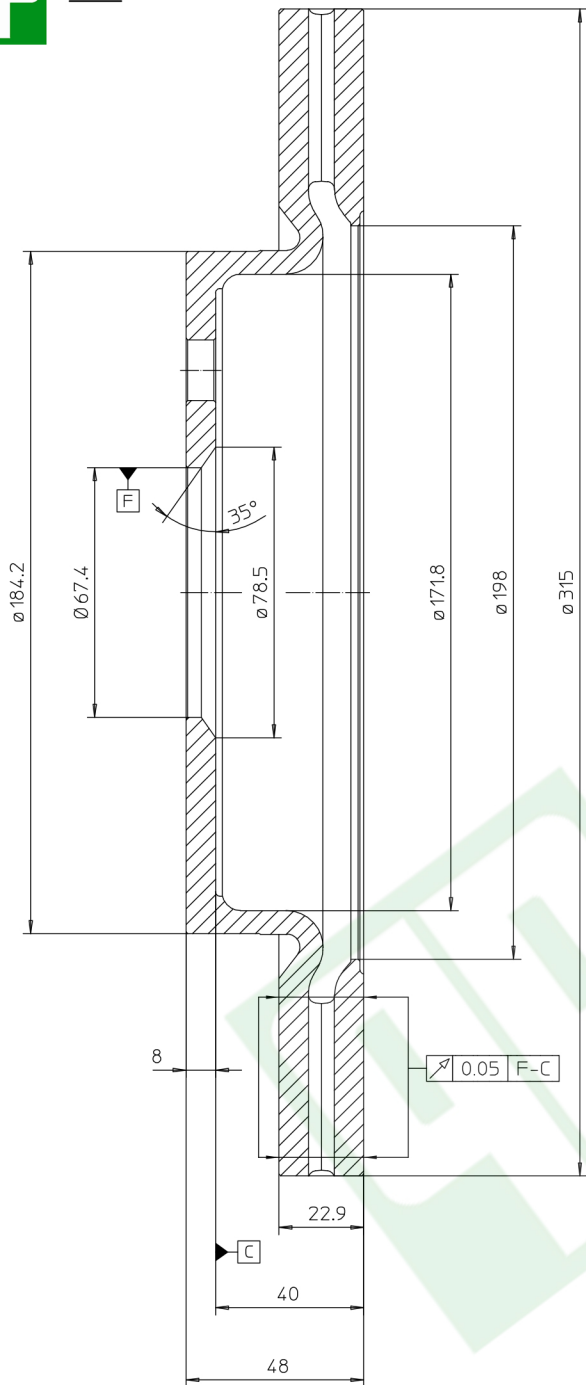

PILENGA

D-D

Quote indicative soggette a variazioni

Indicative data subject to variations

E-E