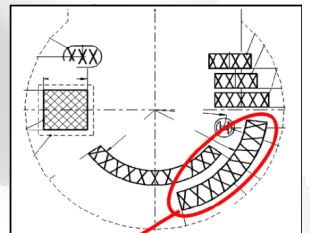

IMA code (9 characters)

Unlocking

No

Adaption values reset

No

Bleed

No

adjustment at mounting_1

--

adjustment at mounting_2

Tightening torques

Injector/ retaining clamp

32 Nm

High Pressure pipe nuts

25 Nm

Bolts EGR

25 Nm

Assembly instructions

Replace sealing washer

Core charge terms:

- externally intact,
- no mechanical damage,
- not dismantled,
- no heavy corrosion.