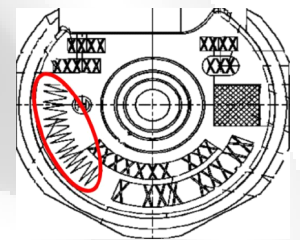

## Tightening torques

Injector/ retaining clamp

1: 8 Nm, 2: 26 Nm

High Pressure pipe nuts

24 Nm