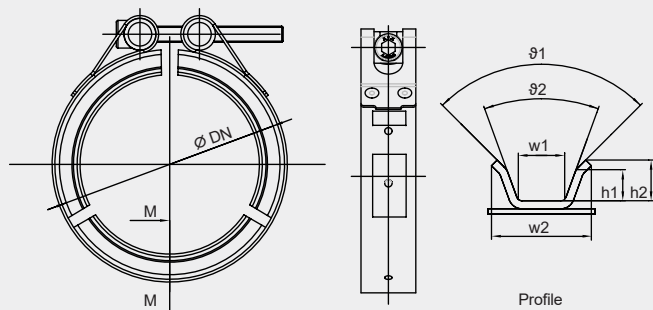

NORMACONNECT® V QRC

Applications

The V QRC Clamps are used in different segments of exhaust systems as well as turbocharger installations and offer excellent corrosion resistance properties.

Material

Group:	W3	W4	W5
Band & profile:	1.4510	1.4301	1.4571
Screw:	A2-70/A4-80		
Trunnions:	1.4305		

Part number	Description	Ø DN (mm)	Packaging quantity (pcs)	Profile dimensions					
				w1 (mm)	w2 (mm)	h1 (mm)	h2 (mm)	ϑ1	ϑ2
NORMACONNECT® V QRC									
06330580077	V-QRC 077 096	77	100	6.6	-	4.7	-	40°	-
06330578077	V-QRC 077 869	77	100	8.2	17.0	4.0	-	40°	-
06330579080	V-QRC 080 897	80	50	4.5	13.6	5.8	7.5	40°	70°
06330577080	V-QRC 080 2-0121	80	50	8.7	-	5.8	7.6	40°	90°
06332633082	V-QRC 082 0885	82	50	4.3	13.6	4	7.0	40°	-
06330576085	V-QRC 085 908	85	50	9.0	-	7.0	-	40°	-
06330575097	V-QRC 097 099	97	50	7.9	-	5.2	-	40°	-
06333633098	V-QRC 098 917	98	50	8.8	-	5.4	7.5	40°	90°
06330574103	V-QRC 103 097	103	50	6.5	-	3.6	5.05	40°	90°
06332633108	V-QRC 108 0884	108	50	13.6	-	4.0	7.0	40°	-
06334633112	V-QRC 112 015/P	112	30	6.5	-	7.8	-	40°	-
06332633115	V-QRC 115 933	115	50	7.9	-	5.4	7.8	40°	90°
06330571124	V-QRC 124 094	124	50	6.5	-	4.6	-	40°	-
06334633131	V-QRC 131 110/N4	131	50	6.5	20.0	7.2	-	40°	-
06334633135	V-QRC 135 015/P	135	50	6.5	-	7.8	-	40°	-
06331633143	V-QRC 143 101.D4	143	30	7.9	-	5.8	7.5	40°	90°
06334633145	V-QRC 145 015/P	145	50	6.5	-	7.8	-	40°	-
06334633146	V-QRC 155 110/N4	146	25	6.5	20.0	7.2	-	40°	-
06330572152	V-QRC 152 009	152	35	9.2	-	6.8	-	40°	-
06331633152	V-QRC 152 124/B5	152	30	7.9	-	5.8	7.0	40°	90°
06334633155	V-QRC 155 015/P	155	25	6.5	-	7.8	-	40°	-
06332633179	V-QRC 179 101 D4	179	50	7.9	-	5.3	7.5	40°	90°
06331633185	V-QRC 185 124/B5	185	30	7.9	-	5.8	7.5	40°	90°
06324632317	V-QRC 317	317	30	7.9	-	5.8	7.5	40°	90°
NORMACONNECT® V STC (with solid trunnion closure)									
06322632219	V-STC 219 101	219	30	7.9	-	5.8	7.5	40°	90°
06324632404	V-STC 404 P 015	404	40	6.5	-	7.8	-	40°	-

Do you have questions or require a personal consultation?
Feel free to contact our Automotive Aftermarket Team! Hotline +44 1635 574 005
Visit our website for more information about our Automotive Aftermarket products: norma-aftermarket.com