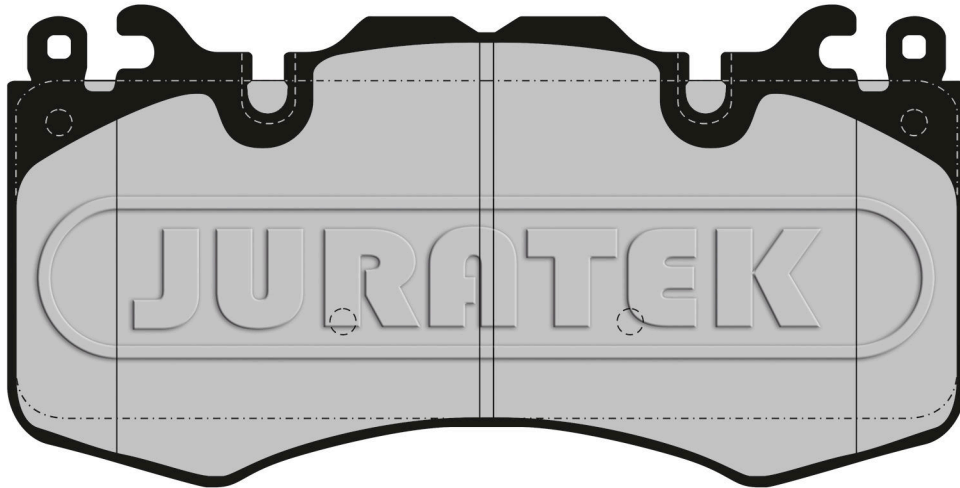

Technical Bulletin

JCP8294

We have removed the wear lead from this part number (and reduced the price) as we have identified 4 different wear leads that fit this pad depending on application. see details below.

www.juratek.com

JCW190 LAND ROVER: Range Rover 2005-2012 (Front) **805mm**

available

JCW225 LAND ROVER: Range Rover 2005-2012 (Front) **845mm**

available

JCW321 LAND ROVER: Range Rover (to chas HA999999) 2012-, Range Rover Sport 2013- (Front) **1425mm**

available

JCW350 LAND ROVER: Defender 2019-, Discovery 2016-, Range Rover (from chas JA000001) 2017- (Front) **1310mm**

in development