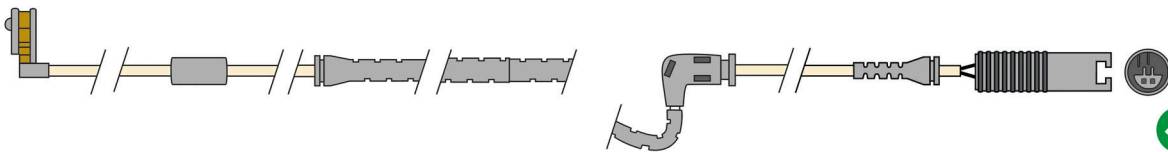

Technical Bulletin

JCP8294

We have removed the wear lead from this part number (and reduced the price) as we have identified 4 different wear leads that fit this pad depending on application. see details below.

www.juratek.com

JCW190 LAND ROVER: Range Rover 2005-2012 (Front) **805mm**

available

JCW225 LAND ROVER: Range Rover 2005-2012 (Front) **845mm**

available

JCW321 LAND ROVER: Range Rover (to chas HA999999) 2012-, Range Rover Sport 2013- (Front) **1425mm**

available

JCW350 LAND ROVER: Defender 2019-, Discovery 2016-, Range Rover (from chas JA000001) 2017- (Front) **1310mm**

in development