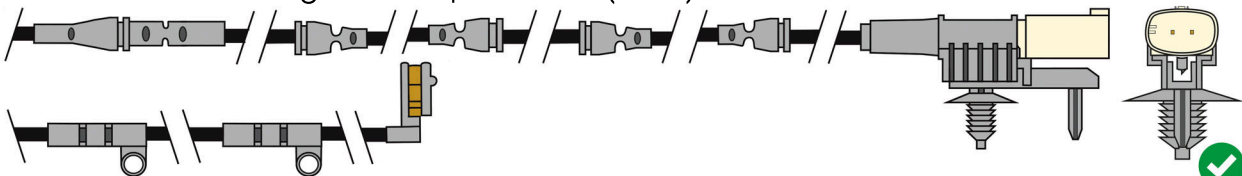

Technical Bulletin

JCP8294

We have removed the wear lead from this part number (and reduced the price) as we have identified 4 different wear leads that fit this pad depending on application. see details below.

www.juratek.com

JCW190 LAND ROVER: Range Rover 2005-2012 (Front) **805mm**

available

JCW225 LAND ROVER: Range Rover 2005-2012 (Front) **845mm**

available

JCW321 LAND ROVER: Range Rover (to chas HA999999) 2012-, Range Rover Sport 2013- (Front) **1425mm**

available

JCW350 LAND ROVER: Defender 2019-, Discovery 2016-, Range Rover (from chas JA000001) 2017- (Front) **1310mm**

in development