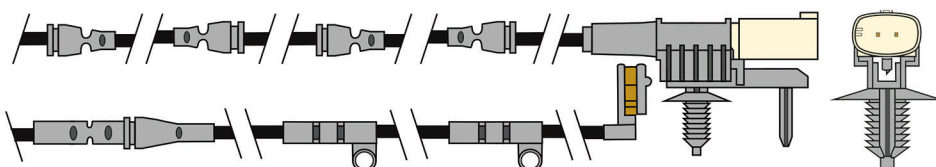

Technical Bulletin

JCP8294

We have removed the wear lead from this part number (and reduced the price) as we have identified 4 different wear leads that fit this pad depending on application. see details below.

www.juratek.com

JCW190 LAND ROVER: Range Rover 2005-2012 (Front) **805mm**

available

JCW225 LAND ROVER: Range Rover 2005-2012 (Front) **845mm**

available

JCW321 LAND ROVER: Range Rover (to chas HA999999) 2012-, Range Rover Sport 2013- (Front) **1425mm**

available

JCW350 LAND ROVER: Defender 2019-, Discovery 2016-, Range Rover (from chas JA000001) 2017- (Front) **1310mm**

in development