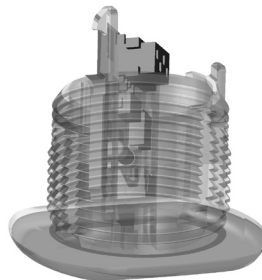

Montageanleitung

Ambient LED light

Mounting instructions

Ambient LED light

Instructions de montage

Ambient LED light

Monteringsanvisning

Ambient LED light

Montagehandleiding

Ambient LED light

Instrucciones de montaje

Ambient LED light

Istruzioni di montaggio

Ambient LED light

Asennusohje

Ambient LED light