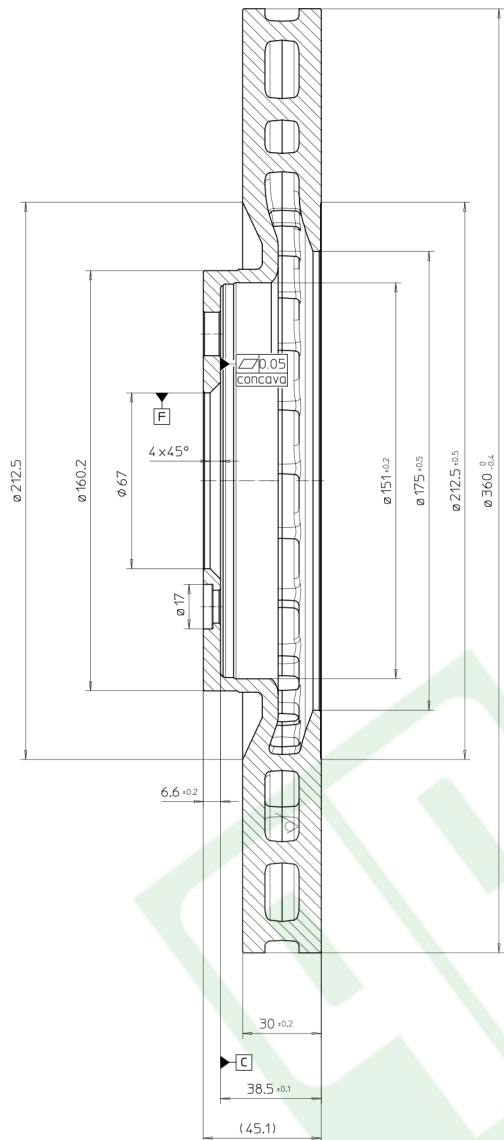

Sez. A-A

Property of FONDERIE PIETRO PILENGA SPA. This drawing cannot be copied, distributed, disclosed or used without prior written consent. All rights reserved

Quote indicative soggette a variazioni
Indicative data subject to variations

FONDERIE-OFFICINE
PIETRO PILENGA S.P.A.
Comun Nuovo (Bergamo) Italy

Denom.	BMW	Data	22/03/2021
	MIN TH 28.4 mm.	n° Disegno	Rif. Pilenga Em.
		S/14530	V1436R Pe