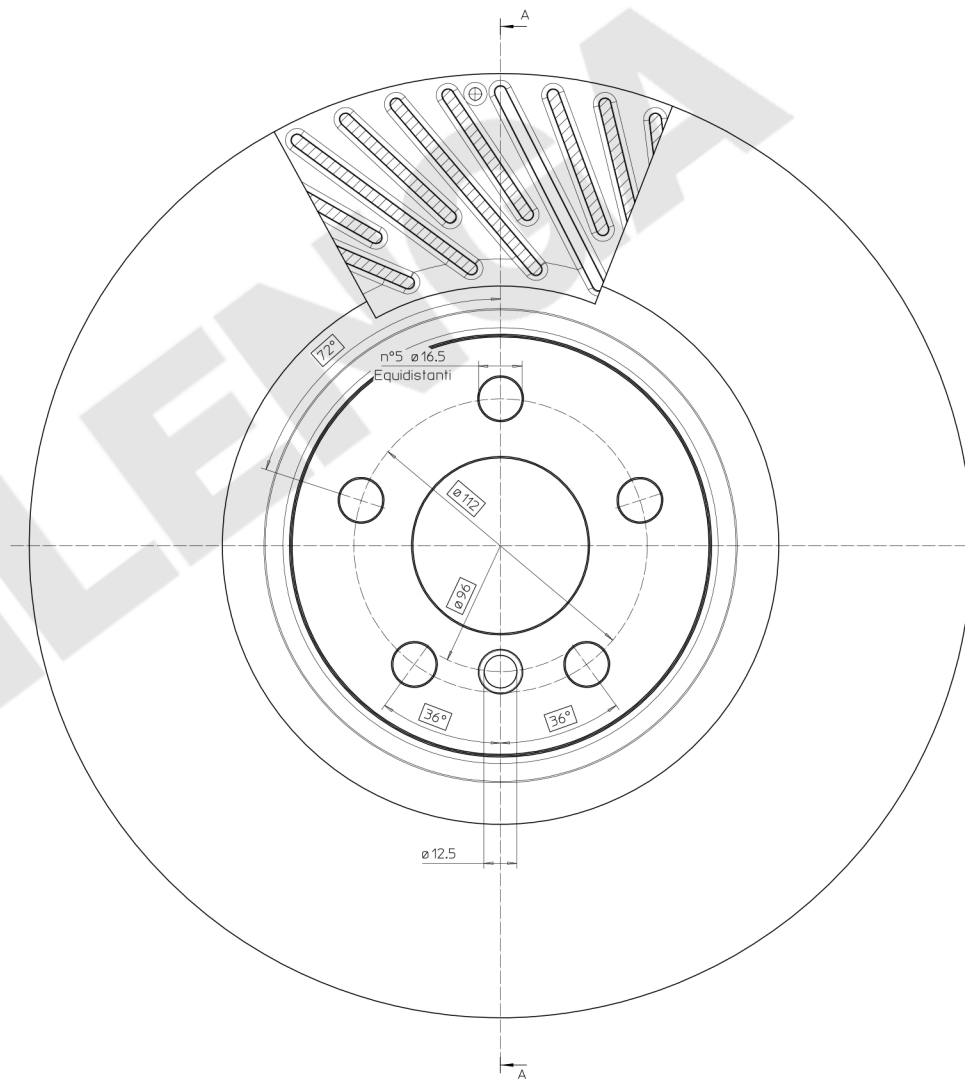

Sez. A-A

Property of FONDERIE PIETRO PILENGA SPA. This drawing cannot be copied, distributed, disclosed or used without prior written consent. All rights reserved

Quote indicative soggette a variazioni
Indicative data subject to variations

FONDERIE-OFFICINE
PIETRO PILENGA S.P.A.
Comun Nuovo (Bergamo) Italy

Denom.	BMW	Data	22/03/2021
	MIN TH 28.4 mm.	n° Disegno	Rif. Pilenga Em.
		S/14530	V1436R Pe