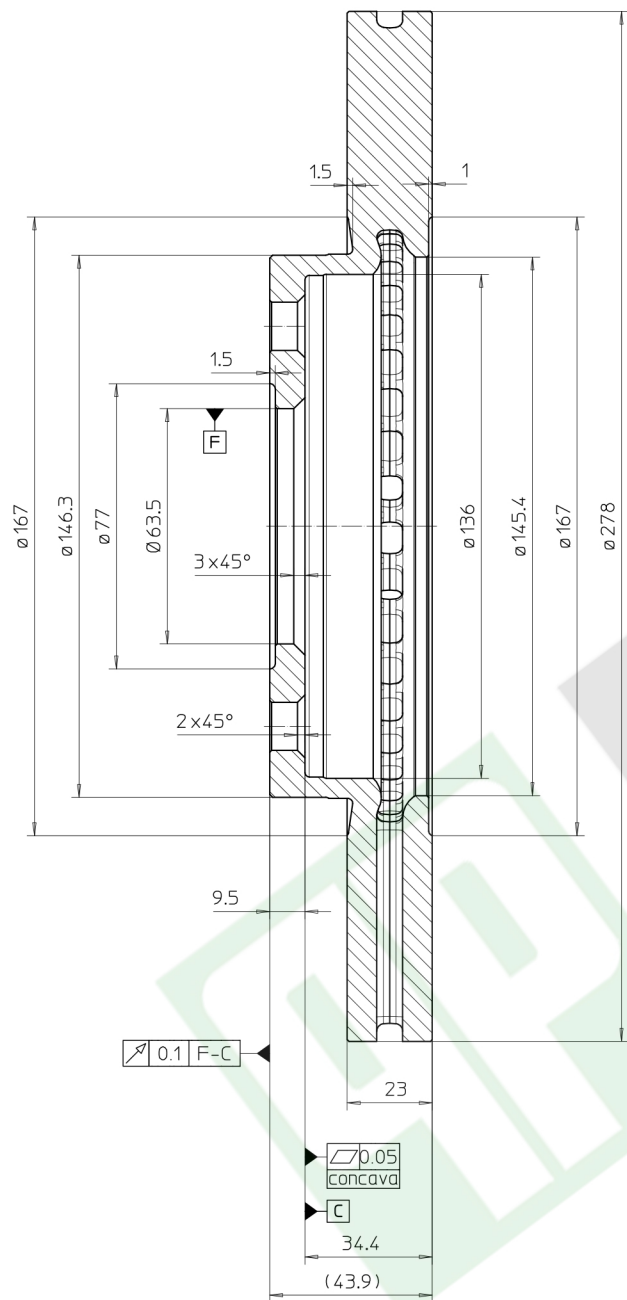

PILENGA

Sezione A-A

Quote indicative soggette a variazioni

Indicative data subject to variations

Proprietà delle Fonderie Pietro Pilenga Spa. Senza autorizzazione scritta della stessa il presente disegno non potrà essere comunicato a terzi o riprodotto (anche parzialmente). La società proprietaria tutela i propri diritti a rigore di legge

Property of FONDERIE PIETRO PILENGA SPA. This drawing cannot be copied, distributed, disclosed or used without prior written consent. All rights reserved

	FONDERIE-OFFICINE PIETRO PILENGA S.P.A.		Denom. FORD		Data 16/03/2018	
	Comun Nuovo (Bergamo) Italy		MIN TH 21 mm.	n° Disegno	Rif. Pilenga	Em.
			S/12675		V1506	Pe