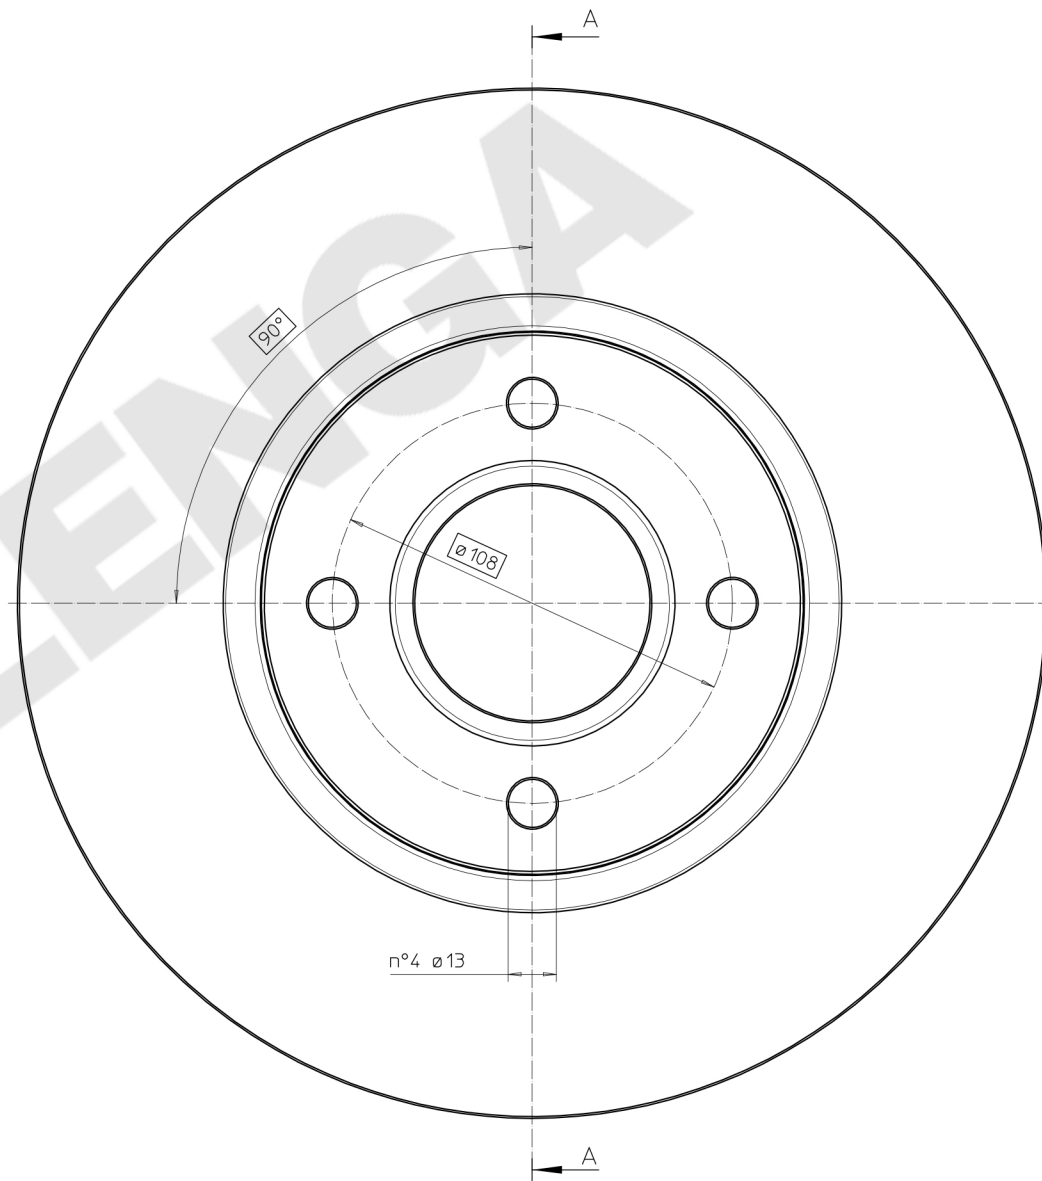

PILENGA

Sezione A-A

Quote indicative soggette a variazioni

Indicative data subject to variations

Proprietà delle Fonderie Pietro Pilenga Spa. Senza autorizzazione scritta della stessa il presente disegno non potrà essere comunicato a terzi o riprodotto (anche parzialmente). La società proprietaria tutela i propri diritti a rigore di legge

Property of FONDERIE PIETRO PILENGA SPA. This drawing cannot be copied, distributed, disclosed or used without prior written consent. All rights reserved

	FONDERIE-OFFICINE PIETRO PILENGA S.P.A.		Denom. FORD		Data 16/03/2018	
	Comun Nuovo (Bergamo) Italy		MIN TH 21 mm.	n° Disegno	Rif. Pilenga	Em.
			S/12675		V1506	Pe