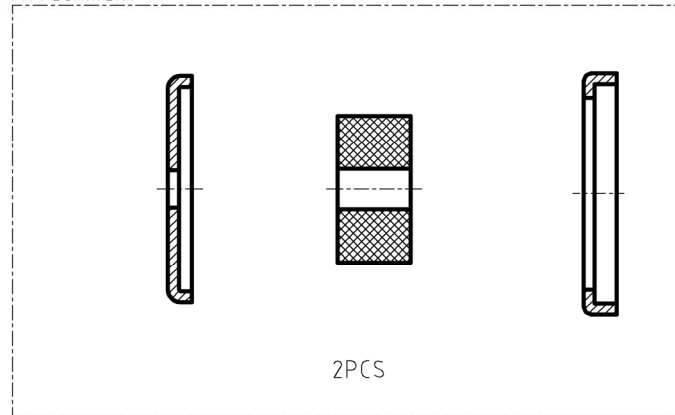

Attachment:

DRIVE+ Part Number	Drawing Version Number	Drawing Issue Date	 OE MATCHING QUALITY AT ITS BEST
DP1610.10.0742	1.0	2024.11.11	