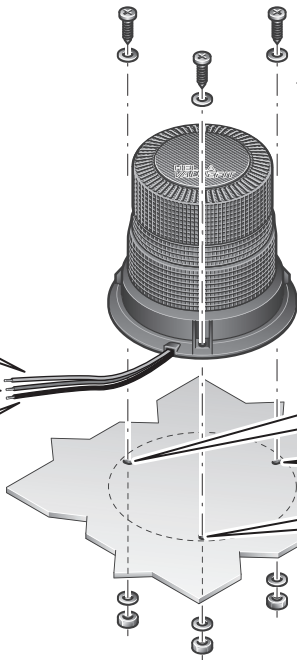

⊕ red

⊖ yellow

⊖ black