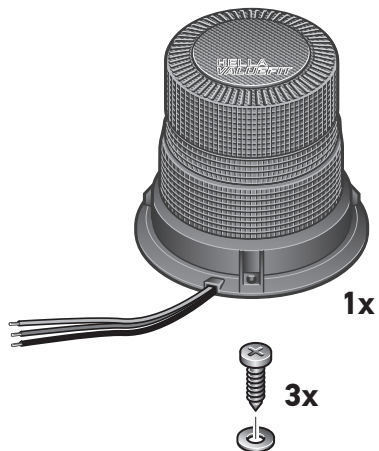

Connect

Look/See

Scope of delivery

357 962-001 yellow

357 962-011 blue

357 962-031 green

357 962-041 clear

357 962-021 red

8JD 743 557-021

8KW 732 580-003

3A 8JS 711 683 - 821
5A 8JS 711 684 - 821
7,5A 8JS 711 685 - 821

Installation tools required

5,1 mm

CLEANER

Mounting

⊕ red