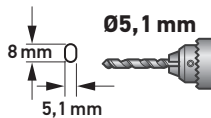

⊖ yellow

⊖ black

max 1,5 Nm

3x

Rated voltage	12 V / 24 V
Operating voltage	10-48 V
Power consumption	24 W
Protective rating	IP67
Temperature range	-40 °C → +60 °C
Inverse polarity protection	yes
Approvals/certificates:	ECE R10