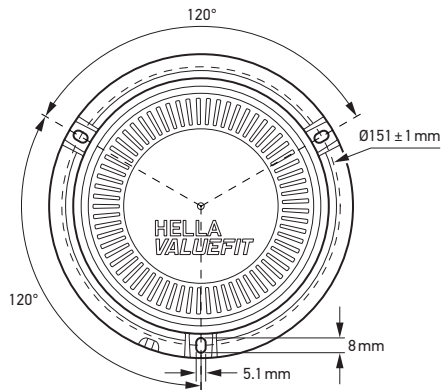

Connect

Look/See

Scope of delivery

357 962-001 yellow

357 962-011 blue

357 962-031 green

357 962-041 clear

357 962-021 red

8JD 743 557-021

8KW 732 580-003

3A 8JS 711 683 - 821
5A 8JS 711 684 - 821
7,5A 8JS 711 685 - 821

Installation tools required

5,1 mm

CLEANER

Mounting

⊕ red