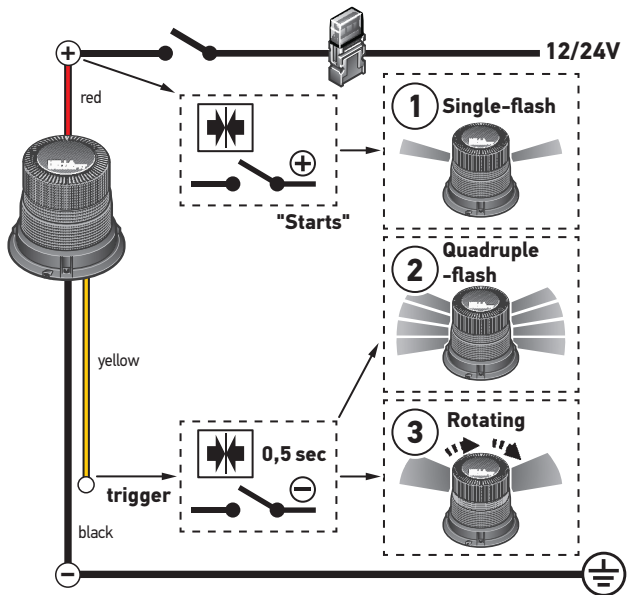

⊖ yellow

⊖ black

max 1,5 Nm

3x

Rated voltage	12 V / 24 V
Operating voltage	10-48 V
Power consumption	24 W
Protective rating	IP67
Temperature range	-40 °C → +60 °C
Inverse polarity protection	yes
Approvals/certificates:	ECE R10

Program mode description

No.	Flash Pattern	FPM
1	Single Flash	75
2	Quad Flash	62
3	Rotating: Clockwise	120

Operation of the light using alternating voltage or clocked direct voltage is not permitted!
The fuse must be calculated according to the power of the consumer and the required cable cross-section.