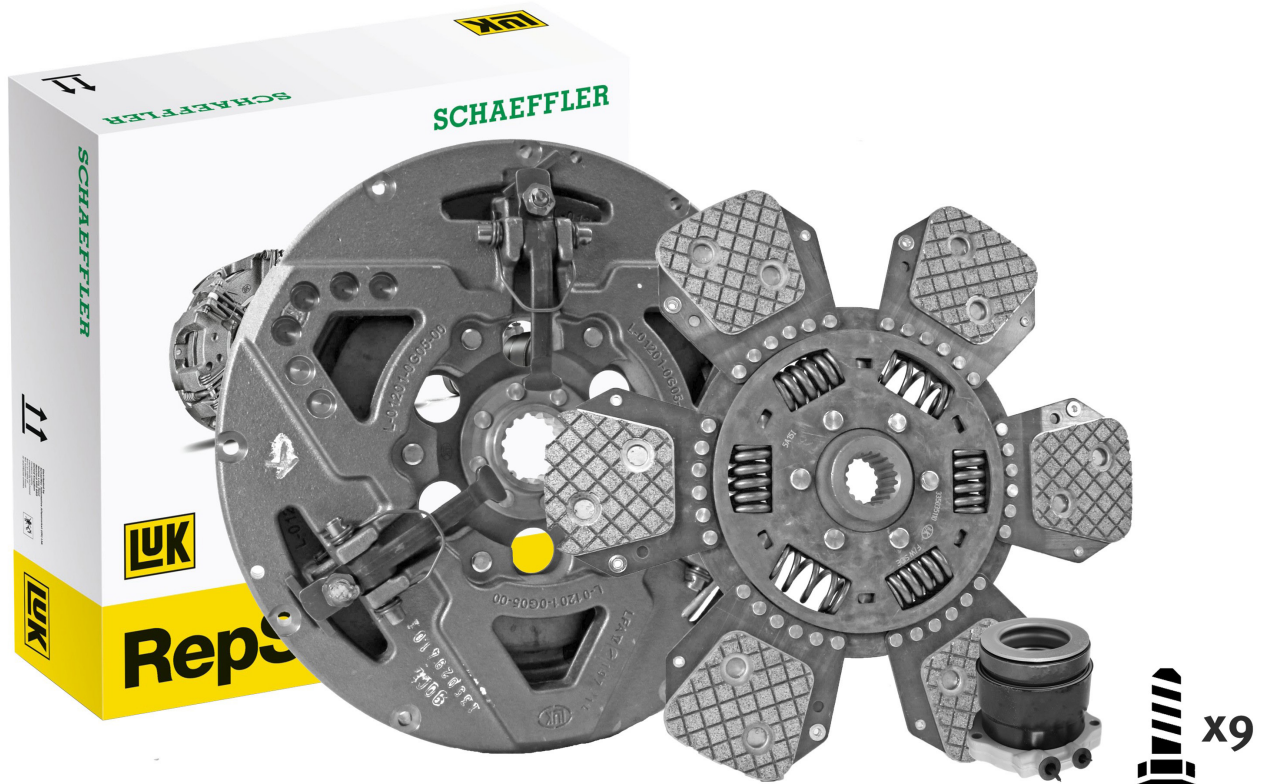

635 3540 33

Call : +44 (0) 1432 682400
vehiclelifetimesolutions.schaeffler.com

SCHAEFFLER
REP>XPERT