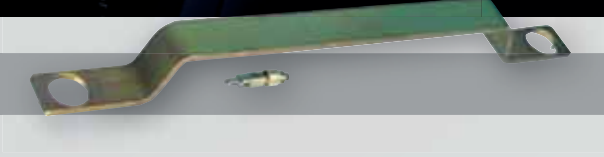

# GAT4455

VOLKSWAGEN GROUP

2.4/2.7/2.8 V6 30v

Audi: ..... A4, A6, A8, Allroad  
Skoda: ..... Superb  
Volkswagen: ..... Passat

+ GAT4394 + GAT4741 + GAT4848

2.4 V6 30v ..... AGA, AJG, ALF, ALW, AML, AMM, APC, APS, APZ, ARJ, ARN, ASM, BDV  
2.7 V6 30v ..... AGB, AJK, ARE, ASJ, AZA, AZB, AZR, BES  
2.8 V6 30v ..... ACK, AEJ, AGE, AHA, ALG, AMX, APR, AQD, ATQ, ATX, BBG

VOLKSWAGEN GROUP

			mm	
GAT4455	7468-10034	690x50x80		2.100

GAT4455