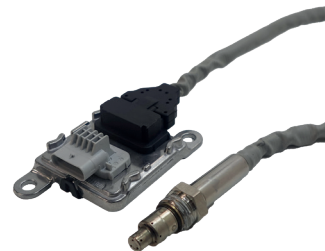

Technical hotline

+33 (0)4 72 88 12 63

hotline.aftermarket@efiautomotive.com