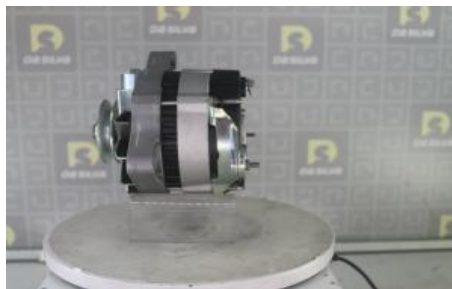

PICTURES

Before installation, compare the part received with the original part to ensure that the correct part number has been selected and can be installed on the vehicle. Failure to follow those, or the manufacturer, instructions will void the warranty.