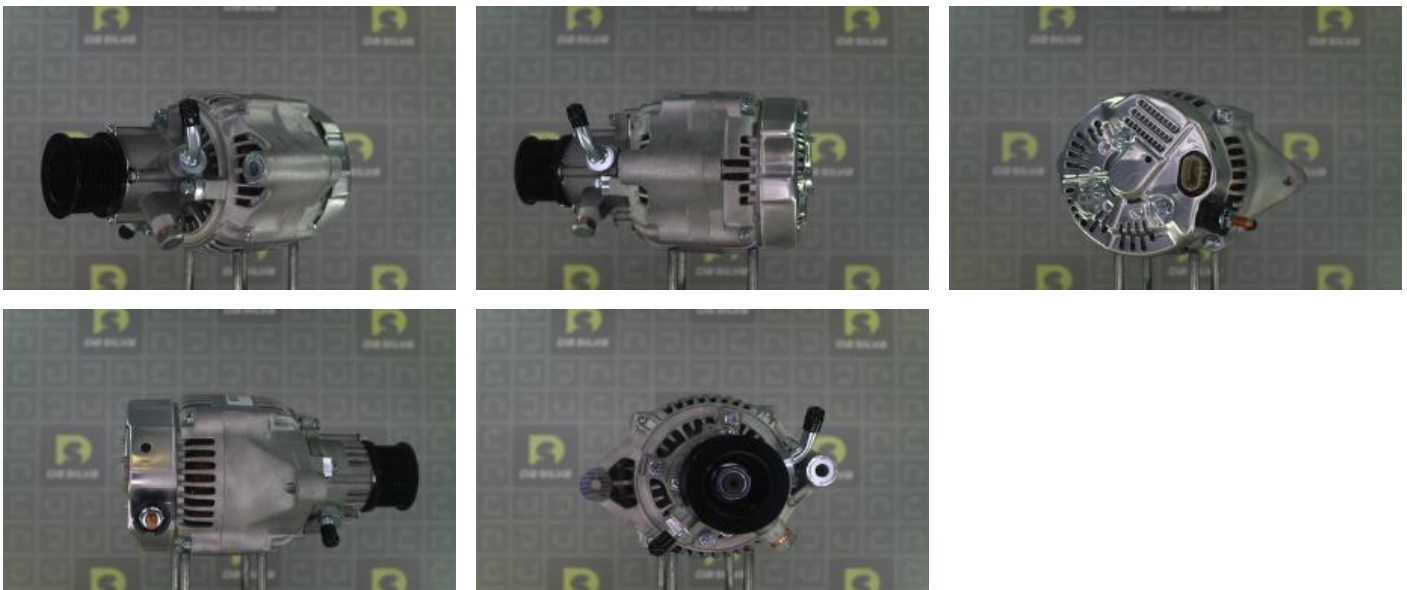

PICTURES

Before installation, compare the part received with the original part to ensure that the correct part number has been selected and can be installed on the vehicle. Failure to follow those, or the manufacturer, instructions will void the warranty.