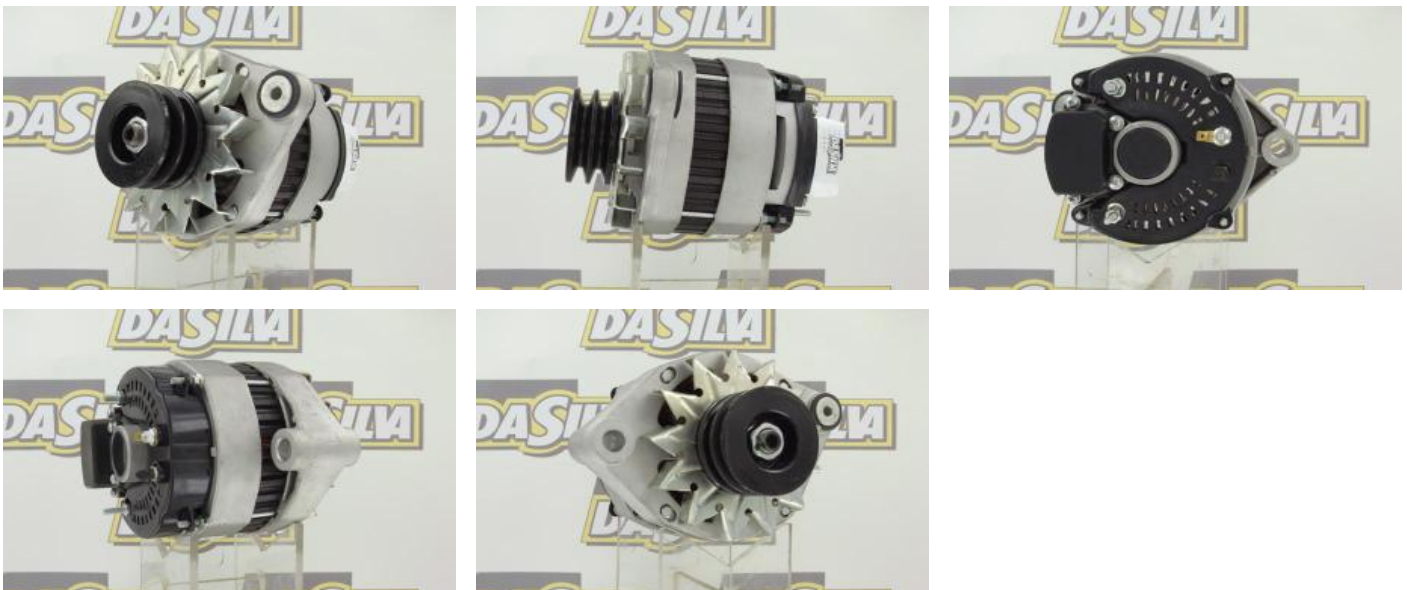

PICTURES

Before installation, compare the part received with the original part to ensure that the correct part number has been selected and can be installed on the vehicle. Failure to follow those, or the manufacturer, instructions will void the warranty.