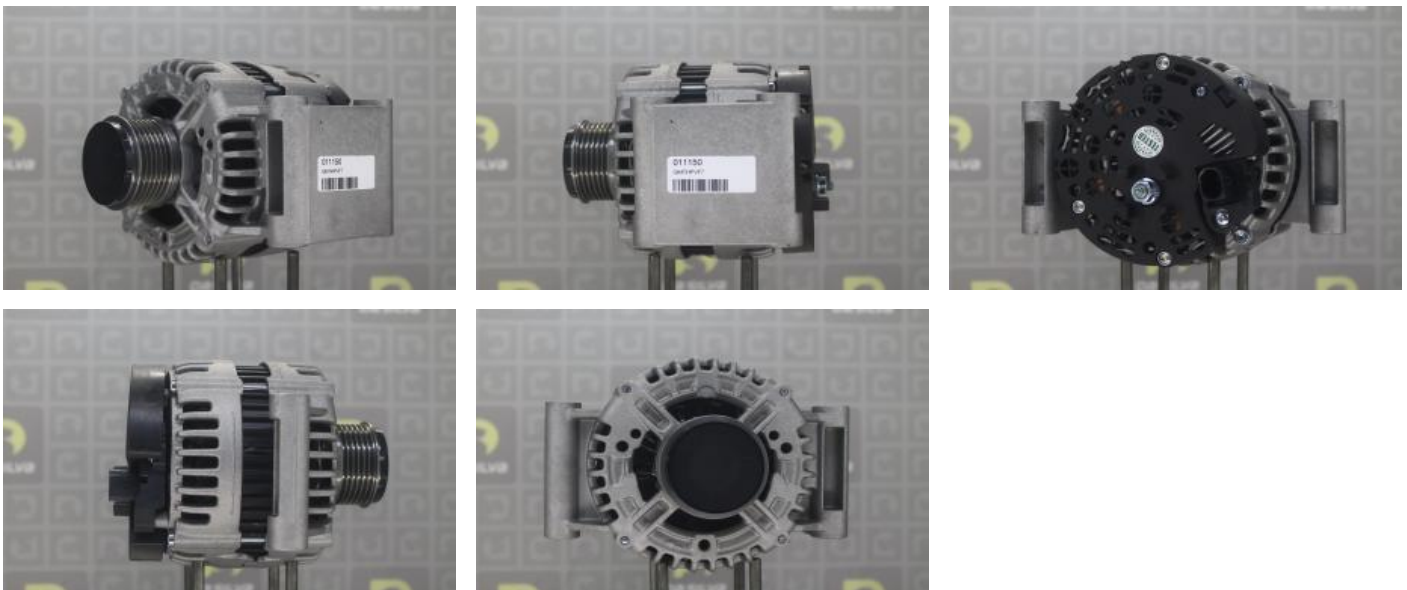

PICTURES

Before installation, compare the part received with the original part to ensure that the correct part number has been selected and can be installed on the vehicle. Failure to follow those, or the manufacturer, instructions will void the warranty.