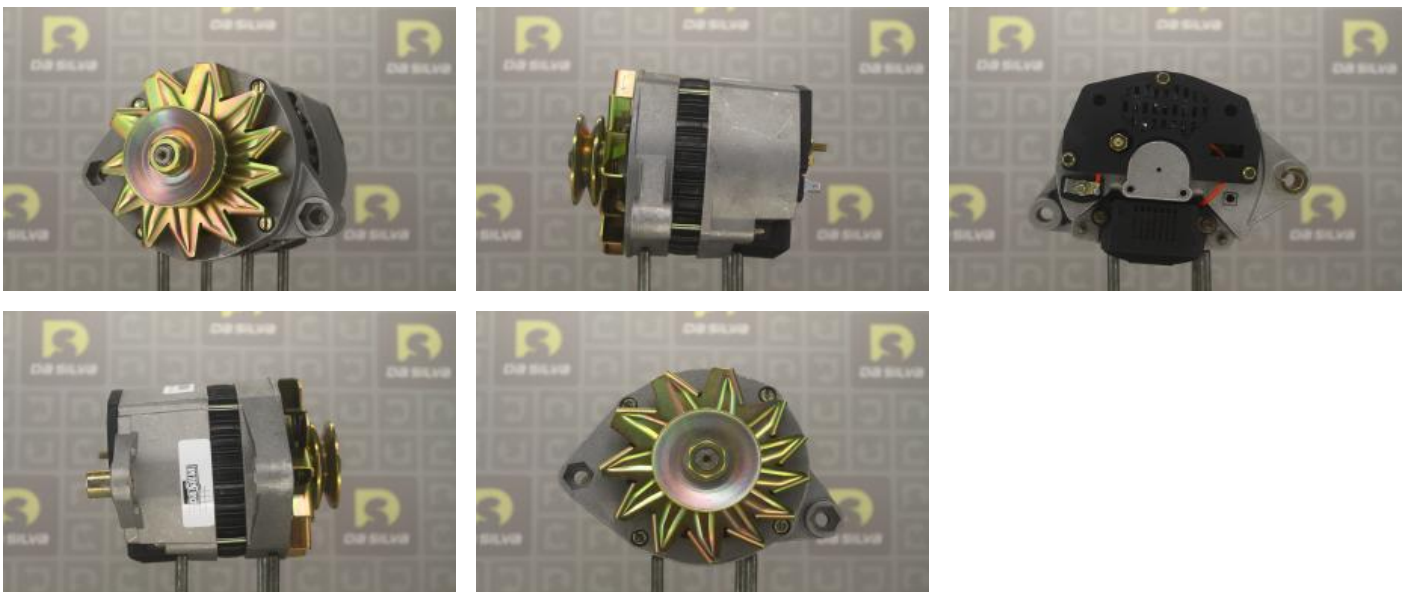

ALTERNATEUR RITMO-DELTA

 Remanufactured

FADAAL

Core code : 04

 3599771218242

TECHNICAL DATA

Alternator Charging Current [A]	50 A
Fiche	PLUG381
Pulleys	with belt pulley
Voltage [V]	12 V

PICTURES