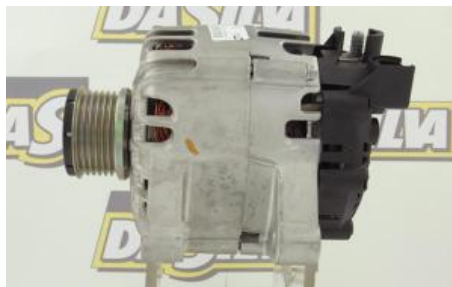

PICTURES

Before installation, compare the part received with the original part to ensure that the correct part number has been selected and can be installed on the vehicle. Failure to follow those, or the manufacturer, instructions will void the warranty.