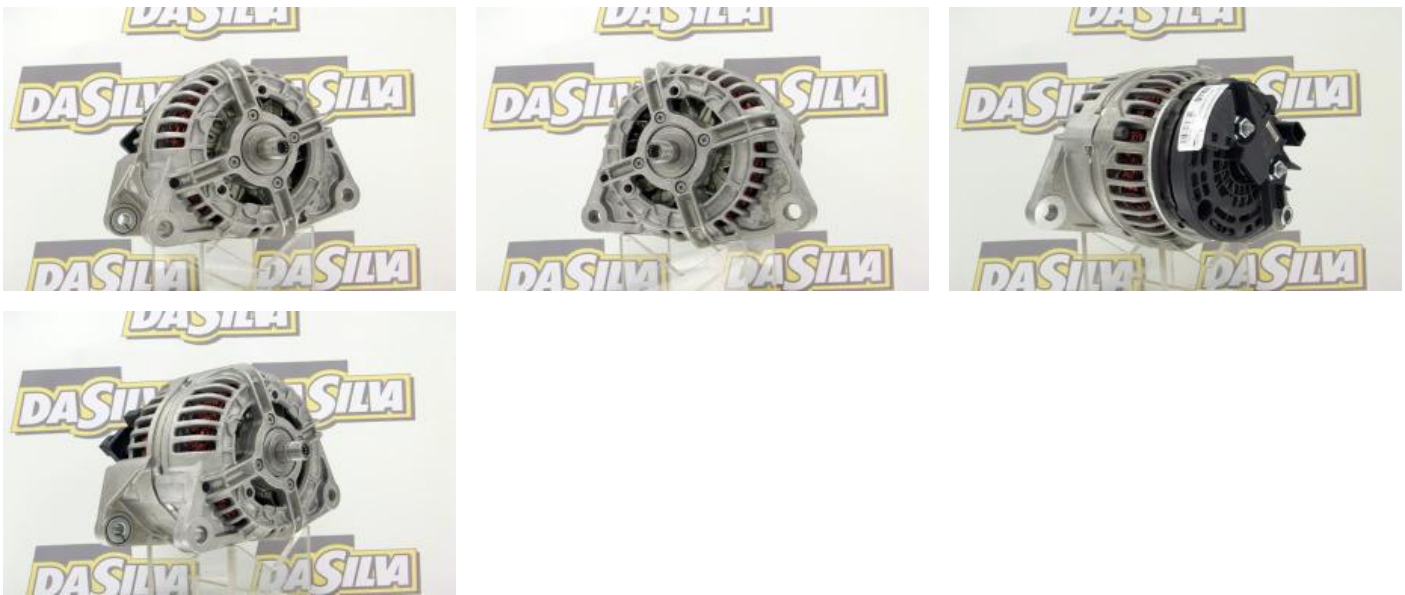

ALTERNATEUR IVECO DAILY

Remanufactured

Core code : 08

FAHAAM

 3599771807392

TECHNICAL DATA

Alternator Charging Current [A]	140 A
Pulleys	without belt pulley
Clamp	M8 B+
Voltage [V]	12 V

PICTURES