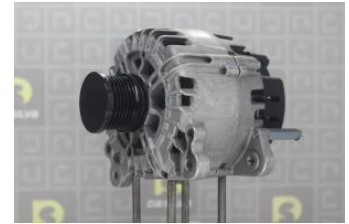

ALTERNATEUR AUDI A3 TDI

 Remanufactured

FADAAL

Core code : 07

 3599771625804

TECHNICAL DATA

Alternator Charging Current [A]	140 A
Fiche	PLUG736
Belt Pulley Ø [mm]	52 mm
Pulleys	with V-ribbed belt pulley
Pulleys	with freewheel belt pulley
Info complémentaire	with integrated regulator
Number of grooves	6
Clamp	M8 B+
Voltage [V]	12 V