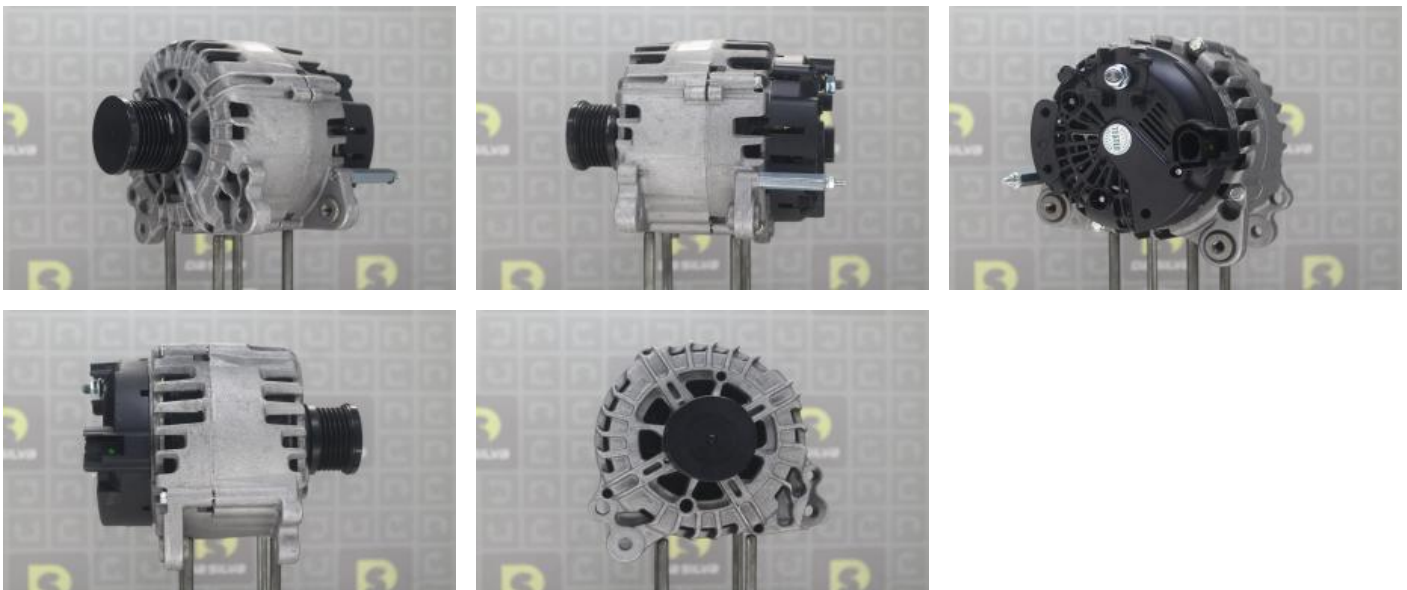

PICTURES

Before installation, compare the part received with the original part to ensure that the correct part number has been selected and can be installed on the vehicle. Failure to follow those, or the manufacturer, instructions will void the warranty.