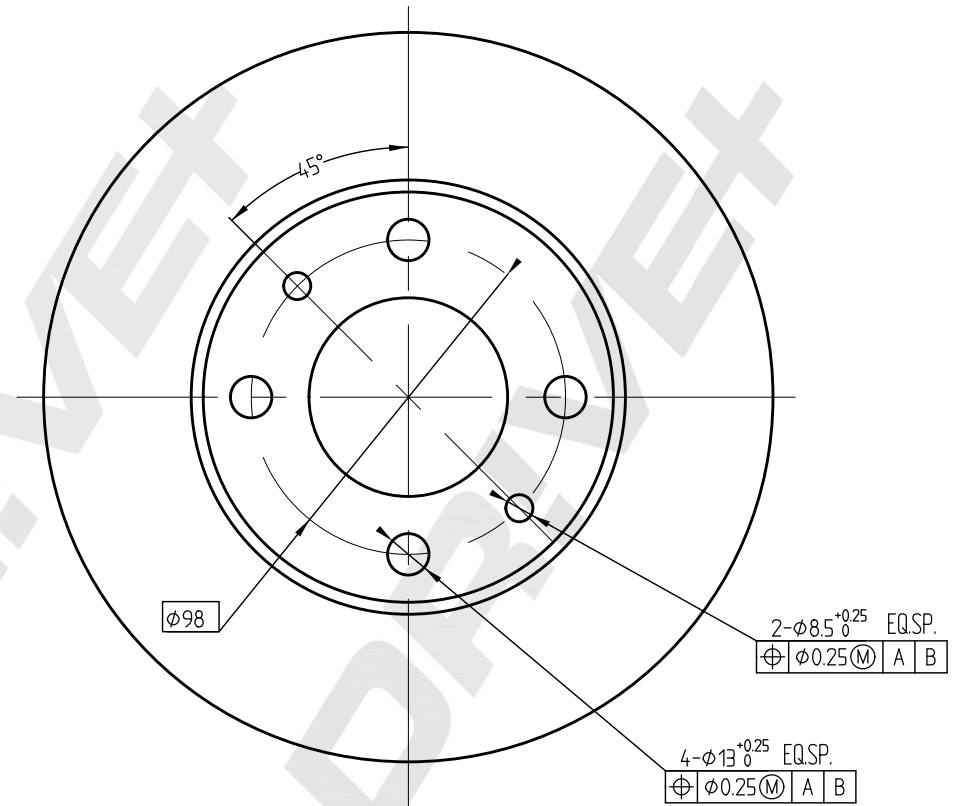

MIN THK 9.2MM

DP Number	Part Number	Drawing Version Number	Drawing Issue Date	DRIVET
DP1010.11.0036C	DBD0036C	V1	2025.04.13	