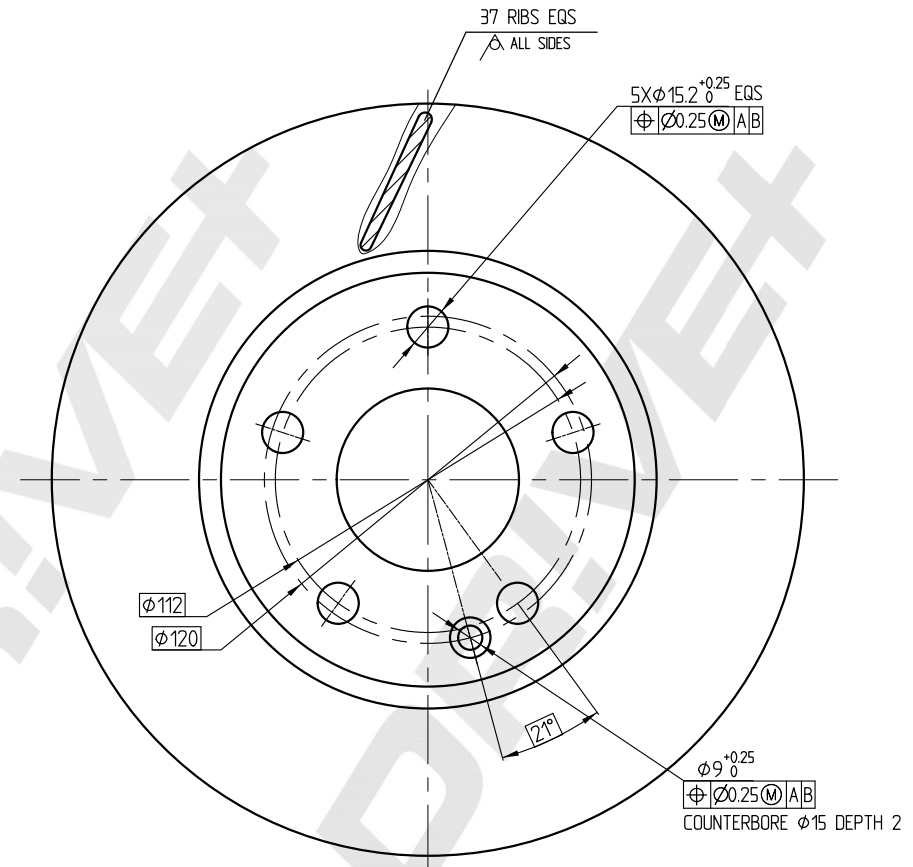

MIN THK 19.4 MM

DP Number	Part Number	Drawing Version Number	Drawing Issue Date	DRIVET
DP1010.11.0401C	DBD0401C	V1	2025.04.13	