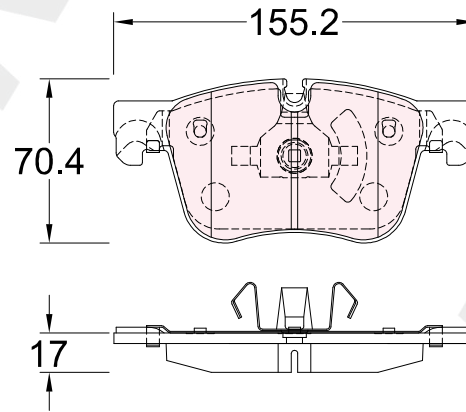

155.2\*70.5\*17  
X2

X1

155.2\*70.4\*17  
X1

DP Number	Part Number	Drawing Version Number	Drawing Issue Date
DP1010.10.1231	DBP1231	V1	2025.04.17

**DRIVet**