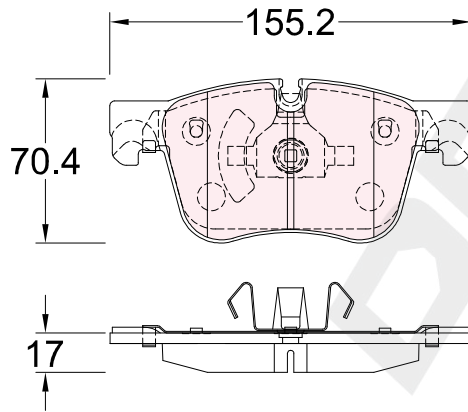

155.2\*70.5\*17  
X2

X1

155.2\*70.4\*17  
X1

DP Number	Part Number	Drawing Version Number	Drawing Issue Date
DP1010.10.1231	DBP1231	V1	2025.04.17

**DRIVet**