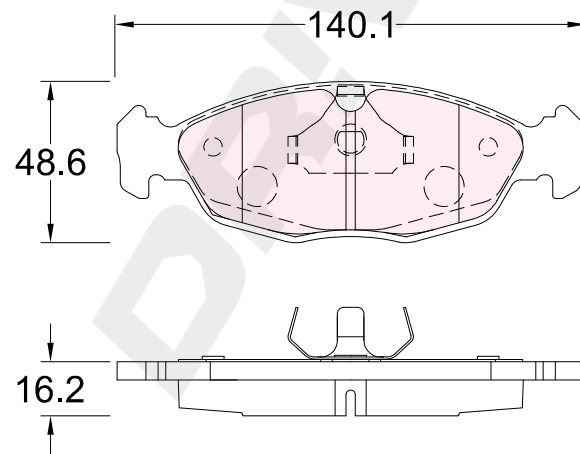

141.3*48.6*16.2
X2

140.1*48.6*16.2
X2

DP Number	Part Number	Drawing Version Number	Drawing Issue Date
DP1010.10.1241	DBP1241	V1	2025.04.17

DRIVET