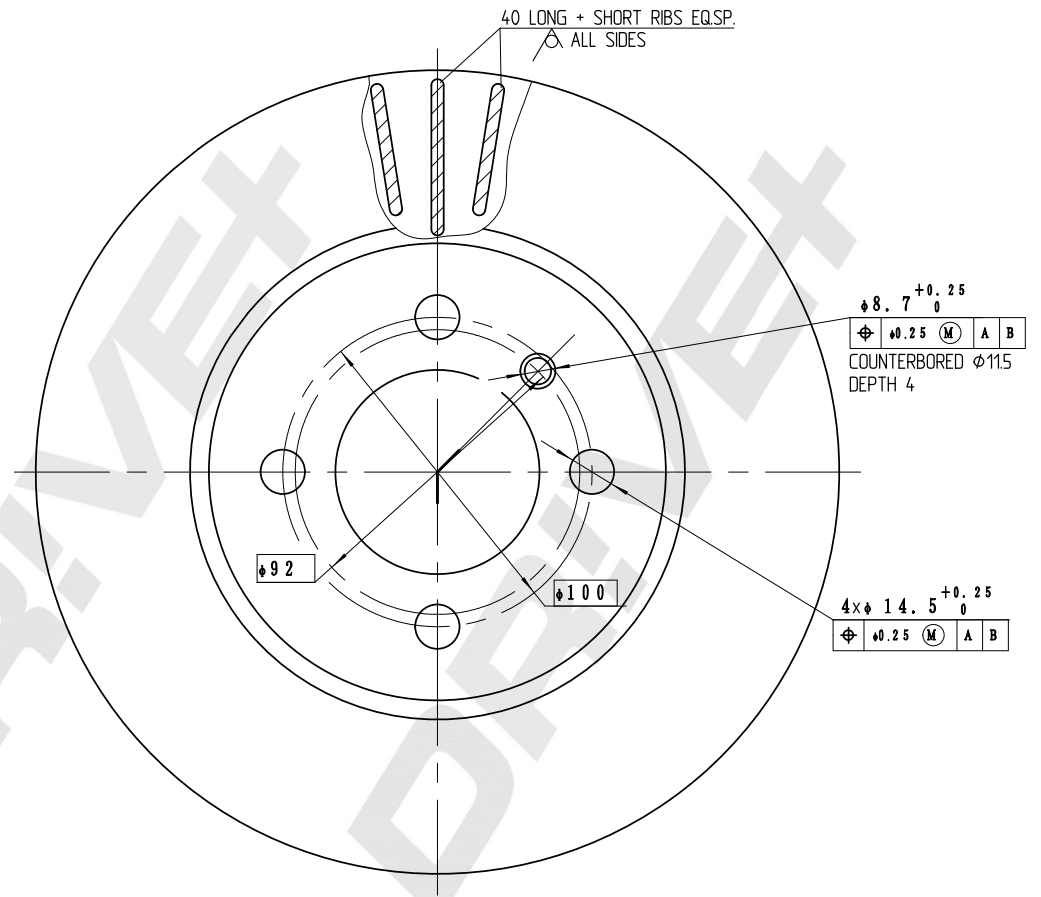

MIN THK 20.4 MM

DP Number	Part Number	Drawing Version Number	Drawing Issue Date	DRIVET
DP1010.11.0941	DBD0941	V1	2025.04.19	