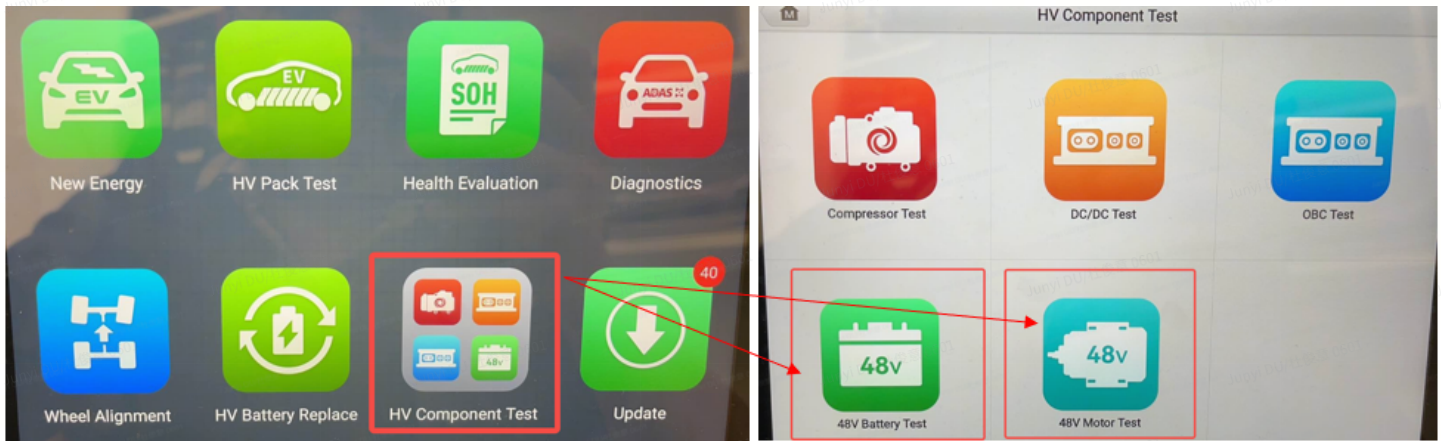

Updates on new EV functionalities and new item BPTJ0001/01 in EV Box

1, Update on new EV functionalities

Dear partners, we'd like to share with you the details of the new features added last month.

Release Date: 2024/9/30