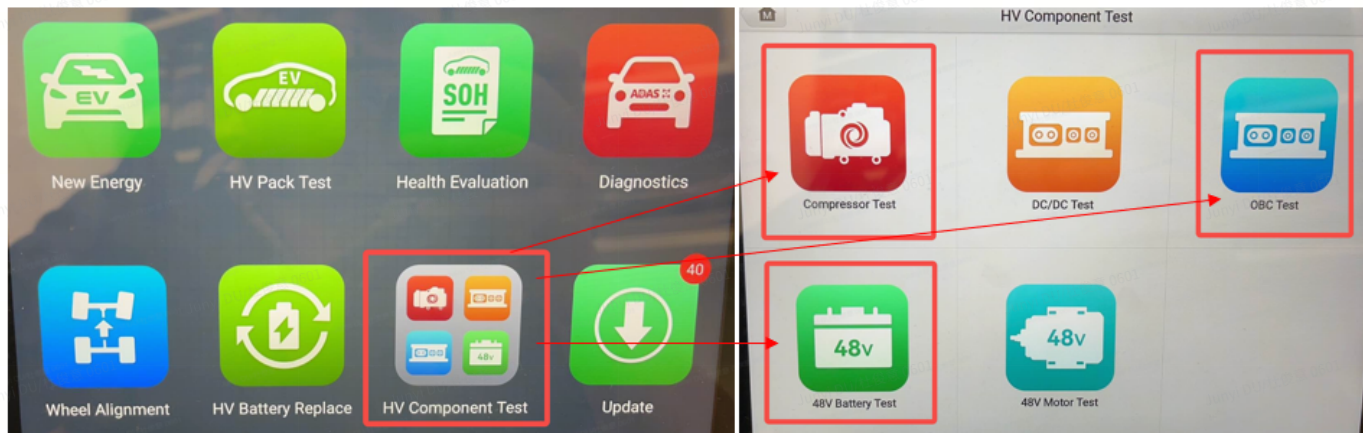

Functionalities	Involved brands
Compressor detection (Lin wire).	Involved Compressor Brands: Mitsubishi, SANYO, Halla, Denso, Zhongcheng, SAIC-GM Wuling, Lynk & Co, Haier, Geely, Autek, Weile. Involved Vehicle Brands: Geometry, Mercedes-Benz, BMW, GAC Aion, GAC Trumpchi, Geely, Volvo, SAIC Maxus, Wuling, Changan, Lynk & Co, Maple, Hozon, GAC Toyota, Ora, Great Wall, Audi, Porsche, Zeekr, Volkswagen, Jiangling New Energy, Buick, FAW Hongqi, Dongfeng Fengxing, Li Auto, GAC Honda, Flying Car, SAIC Roewe.
48V battery detection (Lin wire)	Involved Vehicle Brands: Mercedes-Benz
OBC detection (PWM wire).	Involved OBC Brands: Weimais, Xinrui Technology, Changan, Tiecheng, Inbol, Chery, Chuangli, Dilon, Valeo, Audi, Aodi, Shuntang, Shenlong, Kehua, Megmeet, Xinruit, Huawei, Delta, Jiachang, Invt, Geely, Haima, GENWELL, Meida, Zhonggang, Ju Yi, Huichuan, Xiaopeng, and most other brands.

Conclusion

For clients who purchased the EV box before 2024 and have the need to buy one, please contact our sales assistants. This upgraded item BPTJ0001/01 is available upon request under reference **10003841**.