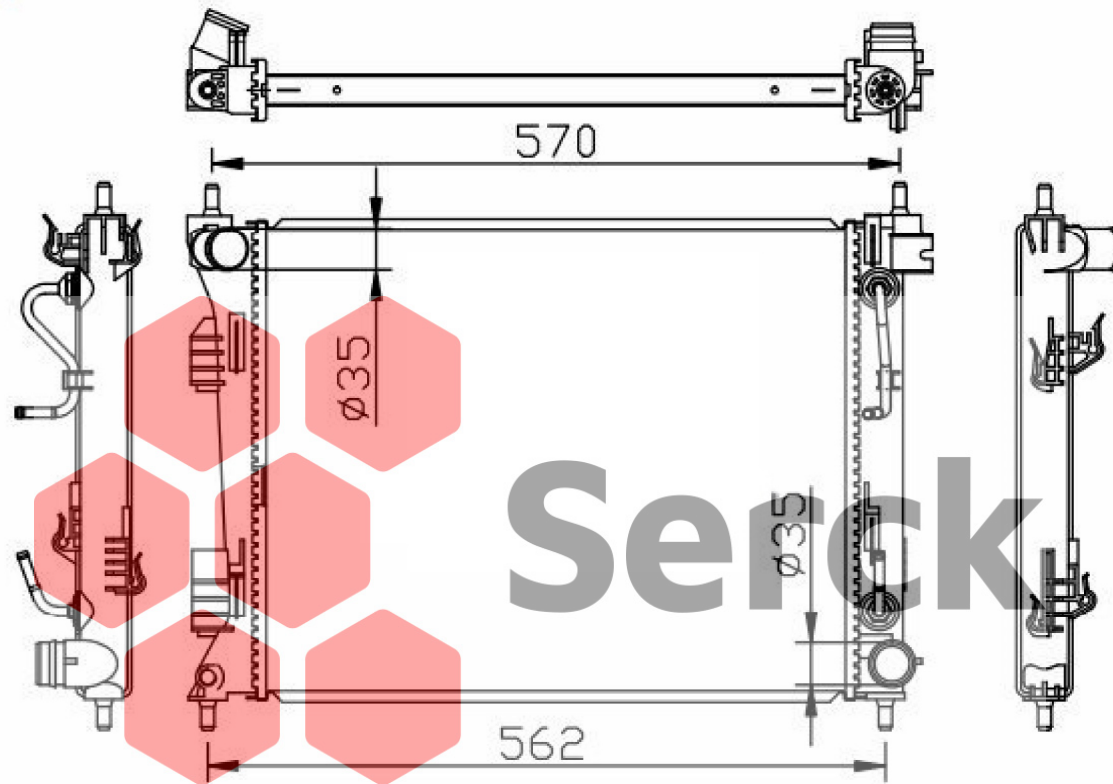

35103

CARTYPE:ACCENT BLUE 1.4CRDI-1.6

CRDI DIESEL 2011- AT

CORE SIZE: PA480*383*26

CORE SIZE:

OEM: 253101R350