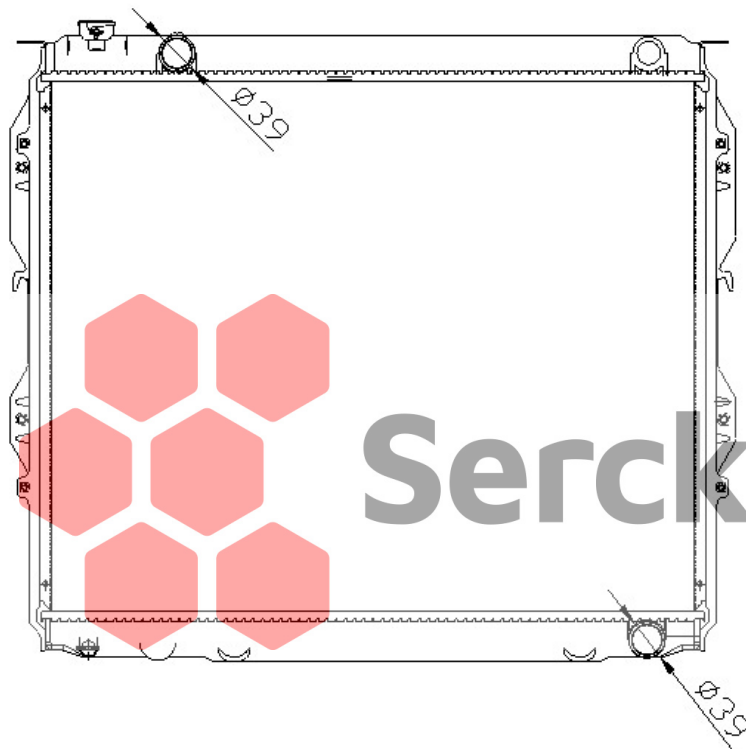

**81425**

**APPLICATION : SEQUOIA / TUNDRA**

**CORE SIZE : 575x698x36**

**TRANSMISSION : MT**

**YEAR : 01-04**

**OEM :**