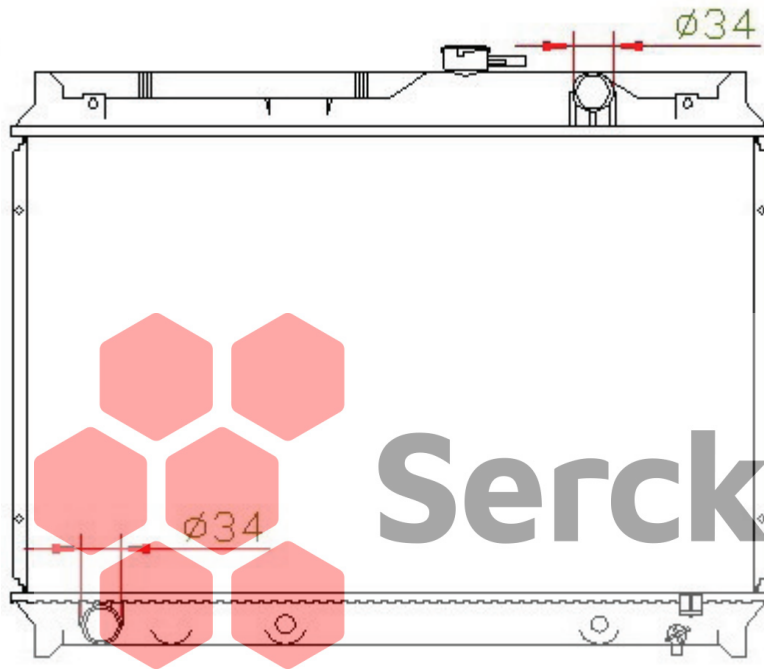

8191

APPLICATION : CONDOR SURF 7K

CORE SIZE : 400*638*26

TRANSMISSION : AT

YEAR :

OEM :

NISSENS NO. :

DPI NO. :