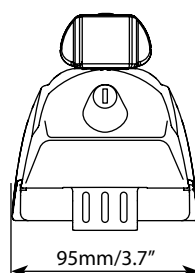

Ariem silver/ black	Ariem XL silver/ black
1185mm / 46.7"	1345mm / 53"

Ariem silver	Art.000147000000	
Ariem XL silver	Art.000147100000	
Ariem black	Art.000161500000	
Ariem XL black	Art.000161600000	
 Peso prodotto Product weight	Ariem silver/ black	3,2kg / 7.1lb
	Ariem XL silver/ black	3,4kg / 7.5lb
Materiale Material	Alluminio Aluminium	
 Portata massima Max load	max 75kg/165lb	
 Serratura antifurto Anti-theft lock	✓	
 Tetti auto compatibili Compatible vehicle roof types	Raised rails	✓
	Flush rails	✓
	Smooth roof	x
	Fixed points	x