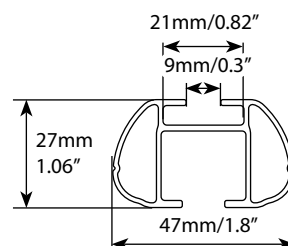

Ariem silver/ black	Ariem XL silver/ black
1185mm / 46.7"	1345mm / 53"

Ariem silver	Art.000147000000	
Ariem XL silver	Art.000147100000	
Ariem black	Art.000161500000	
Ariem XL black	Art.000161600000	
 Peso prodotto Product weight	Ariem silver/ black	3,2kg / 7.1lb
	Ariem XL silver/ black	3,4kg / 7.5lb
Materiale Material	Alluminio Aluminium	
 Portata massima Max load	max 75kg/165lb	
 Serratura antifurto Anti-theft lock	✓	
 Tetti auto compatibili Compatible vehicle roof types	Raised rails	✓
	Flush rails	✓
	Smooth roof	x
	Fixed points	x