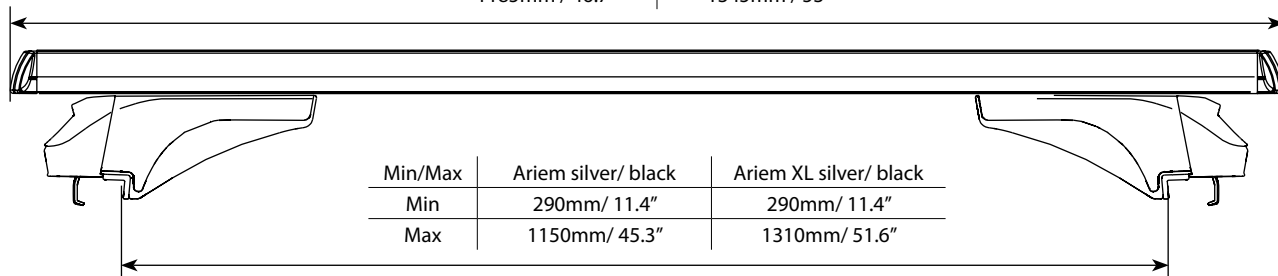

BARRE DA TETTO
ROOF BARS
BARRAS DE TECHO
BARRES DE TOIT
DACHTRÄGER

MENABO
free time on the move

ARIEM

Silver

Black

Barre da tetto in alluminio di qualità con profilo anodizzato black o silver. Provviste di scanalatura per il montaggio rapido degli accessori tramite viti a "T". Dotate di serratura antifurto. Disponibili nelle versioni black e silver.

High quality roof bars with black or silver anodized aluminium profile. Provided with groove for quick mounting of accessories by means of "T" screws. Equipped with anti-theft lock. Available in black and silver variants.

Ariem silver/ black	Ariem XL silver/ black
1185mm / 46.7"	1345mm / 53"

Ariem silver	Art.000147000000	
Ariem XL silver	Art.000147100000	
Ariem black	Art.000161500000	
Ariem XL black	Art.000161600000	
 Peso prodotto Product weight	Ariem silver/ black	3,2kg / 7.1lb
	Ariem XL silver/ black	3,4kg / 7.5lb
Materiale Material	Alluminio Aluminium	
 Portata massima Max load	max 75kg/165lb	
 Serratura antifurto Anti-theft lock	✓	
 Tetti auto compatibili Compatible vehicle roof types	Raised rails	✓
	Flush rails	✓
	Smooth roof	x
	Fixed points	x