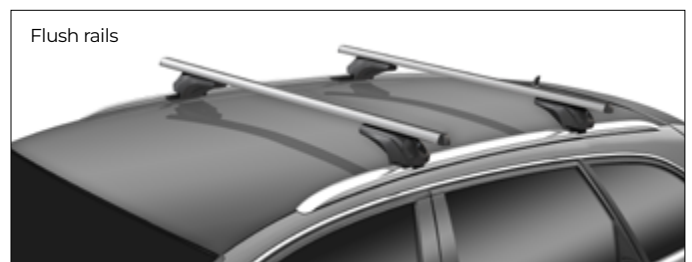

BARRE DA TETTO
ROOF BARS
BARRAS DE TECHO
BARRES DE TOIT
DACHTRÄGER

MENABO
free time on the move

ARIEM

Silver

Black

Barre da tetto in alluminio di qualità con profilo anodizzato black o silver. Provviste di scanalatura per il montaggio rapido degli accessori tramite viti a "T". Dotate di serratura antifurto. Disponibili nelle versioni black e silver.

High quality roof bars with black or silver anodized aluminium profile. Provided with groove for quick mounting of accessories by means of "T" screws. Equipped with anti-theft lock. Available in black and silver variants.

Ariem silver/ black	Ariem XL silver/ black
1185mm / 46.7"	1345mm / 53"

Ariem silver	Art.000147000000	
Ariem XL silver	Art.000147100000	
Ariem black	Art.000161500000	
Ariem XL black	Art.000161600000	
 Peso prodotto Product weight	Ariem silver/ black	3,2kg / 7.1lb
	Ariem XL silver/ black	3,4kg / 7.5lb
Materiale Material	Alluminio Aluminium	
 Portata massima Max load	max 75kg/165lb	
 Serratura antifurto Anti-theft lock	✓	
 Tetti auto compatibili Compatible vehicle roof types	Raised rails	✓
	Flush rails	✓
	Smooth roof	x
	Fixed points	x